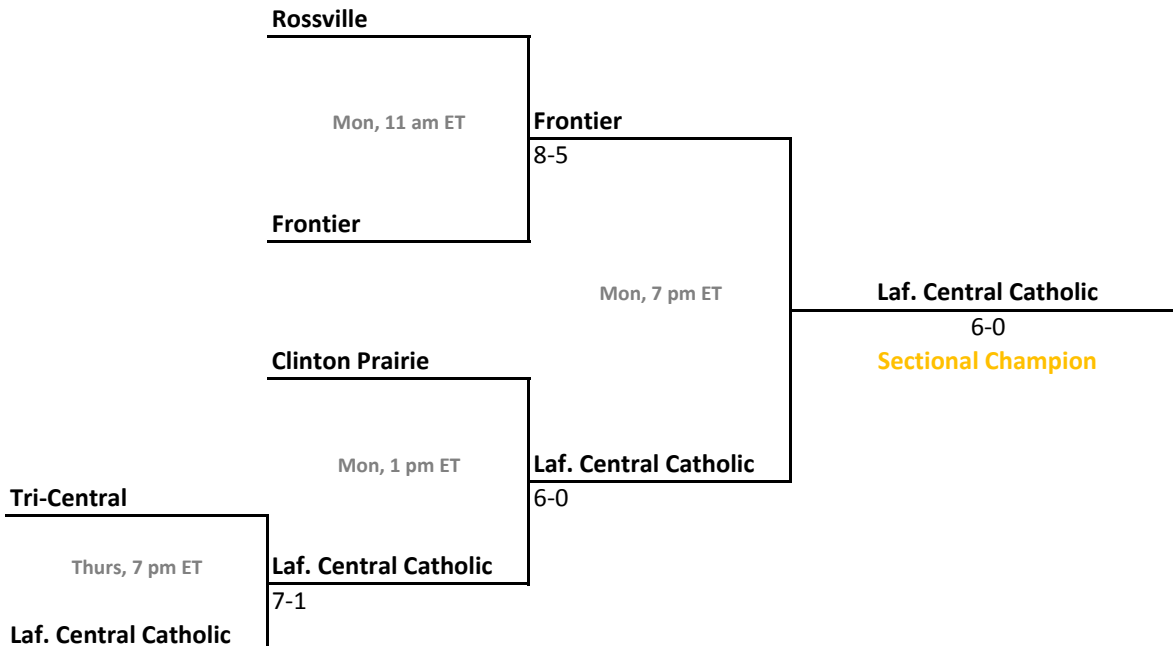

## 46th Annual State Tournament Series

**Sectionals**  
May 23-28, 2012

**Class A, Sectional 53 | Rockville (6 teams)**

**Class A, Sectional 54 | Lafayette Central Catholic (5 teams)**

Sectionals: \$5 per session; \$8 season.