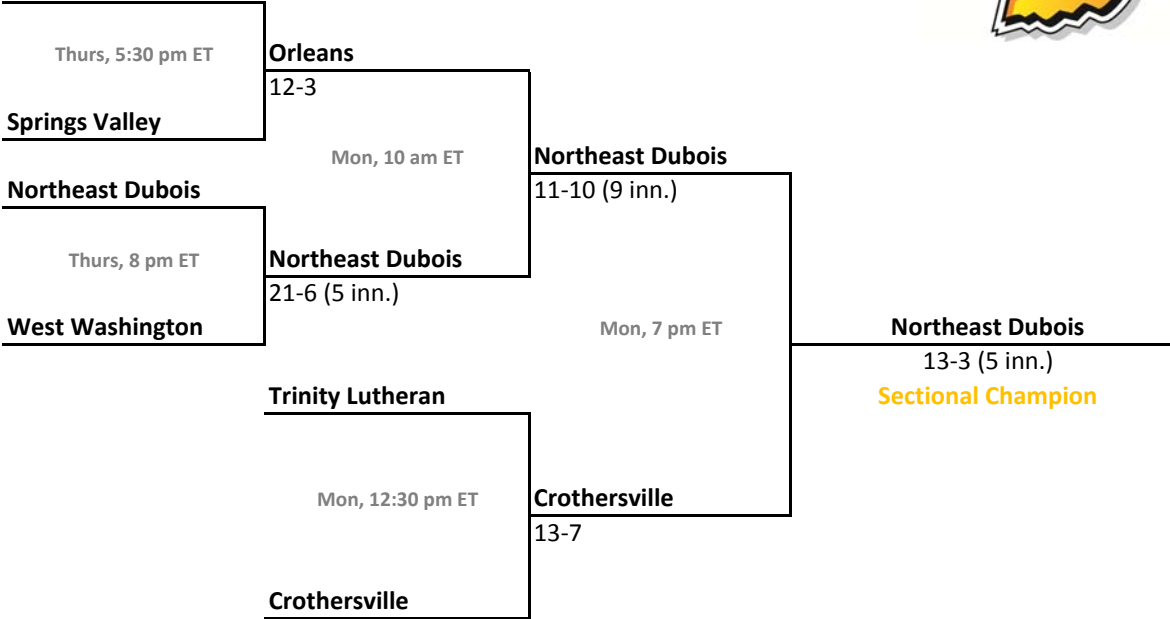

Class A, Sectional 61 | Northeast Dubois (6 teams)

Orleans