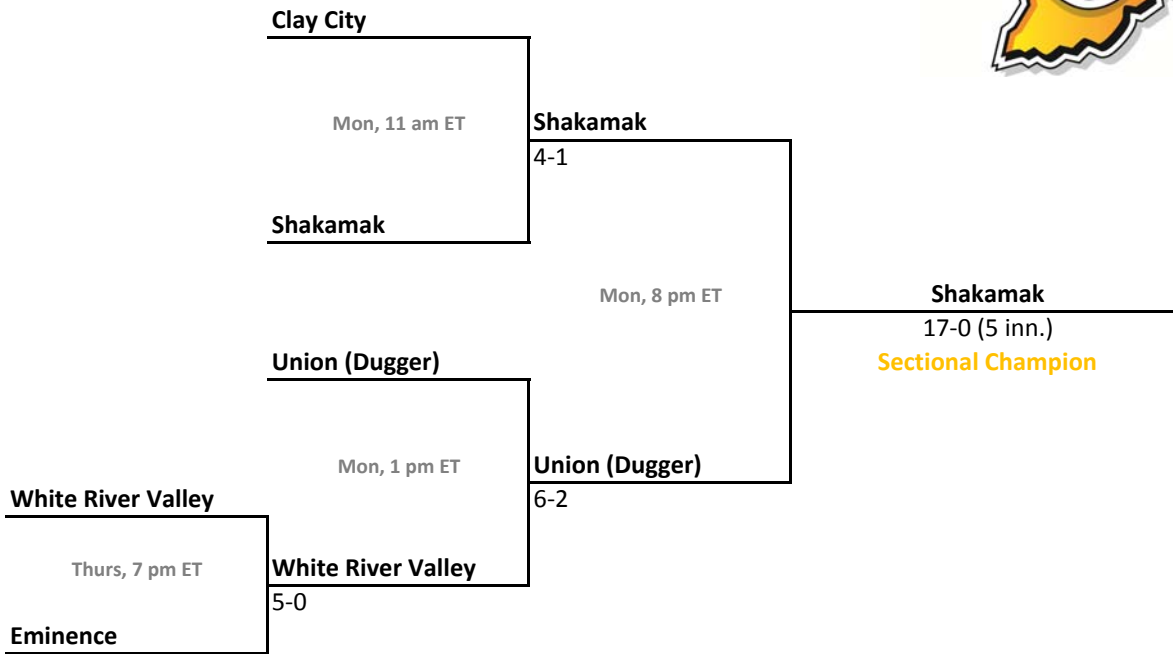

Class A, Sectional 57 | Shakamak (5 teams)