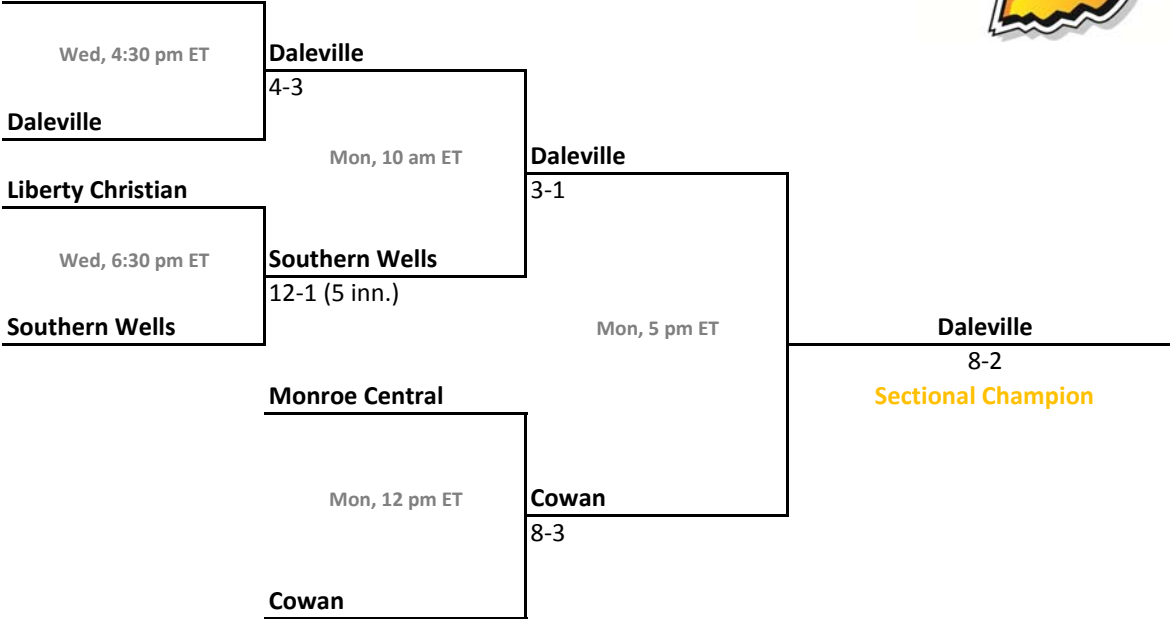

Class A, Sectional 55 | Cowan (6 teams)

Wes-Del