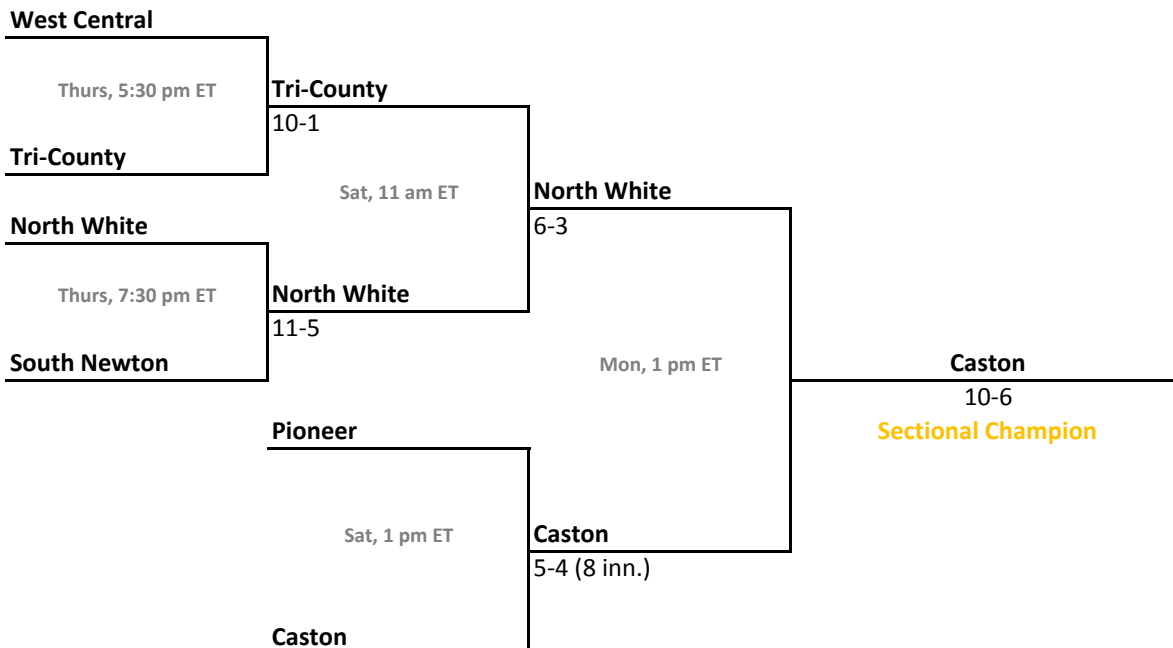

## 46th Annual State Tournament Series

**Sectionals**  
May 23-28, 2012

**Class A, Sectional 49 | Washington Township (5 teams)**

**Class A, Sectional 50 | Tri-County (6 teams)**

Sectionals: \$5 per session; \$8 season.