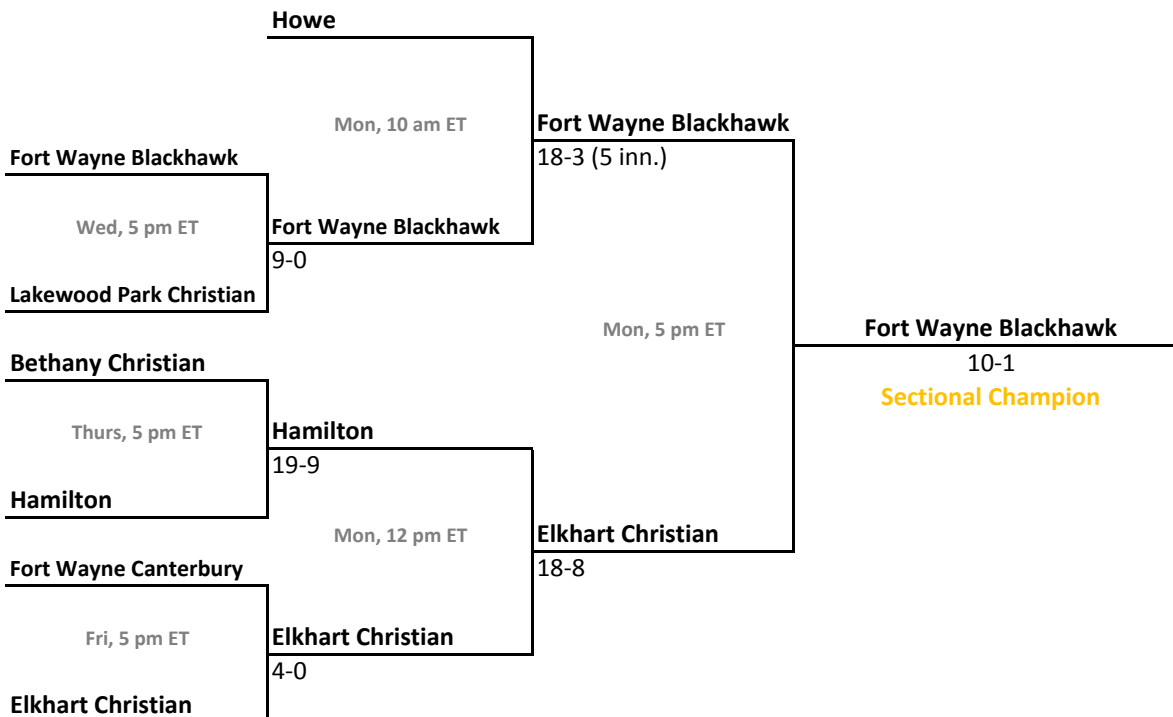

## 46th Annual State Tournament Series

**Sectionals**  
May 23-28, 2012

**Class A, Sectional 51 | Culver Community (7 teams)**

**Class A, Sectional 52 | Fort Wayne Canterbury (7 teams)**

Sectionals: \$5 per session; \$8 season.