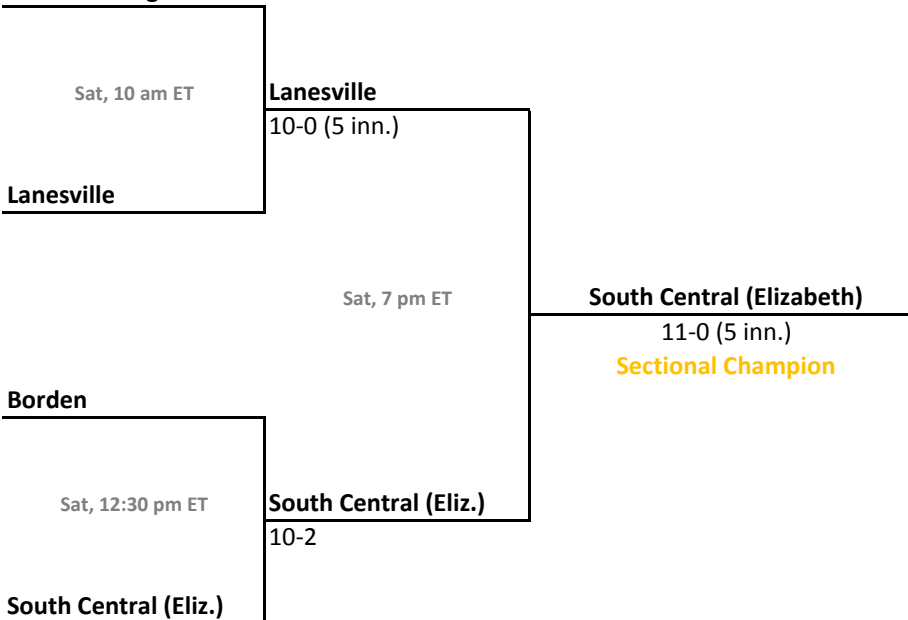

## 46th Annual State Tournament Series

**Sectionals**  
May 23-28, 2012

**Class A, Sectional 61 | Northeast Dubois (6 teams)**

**Orleans**

**Class A, Sectional 62 | South Central (Elizabeth) (4 teams)**

**New Washington**