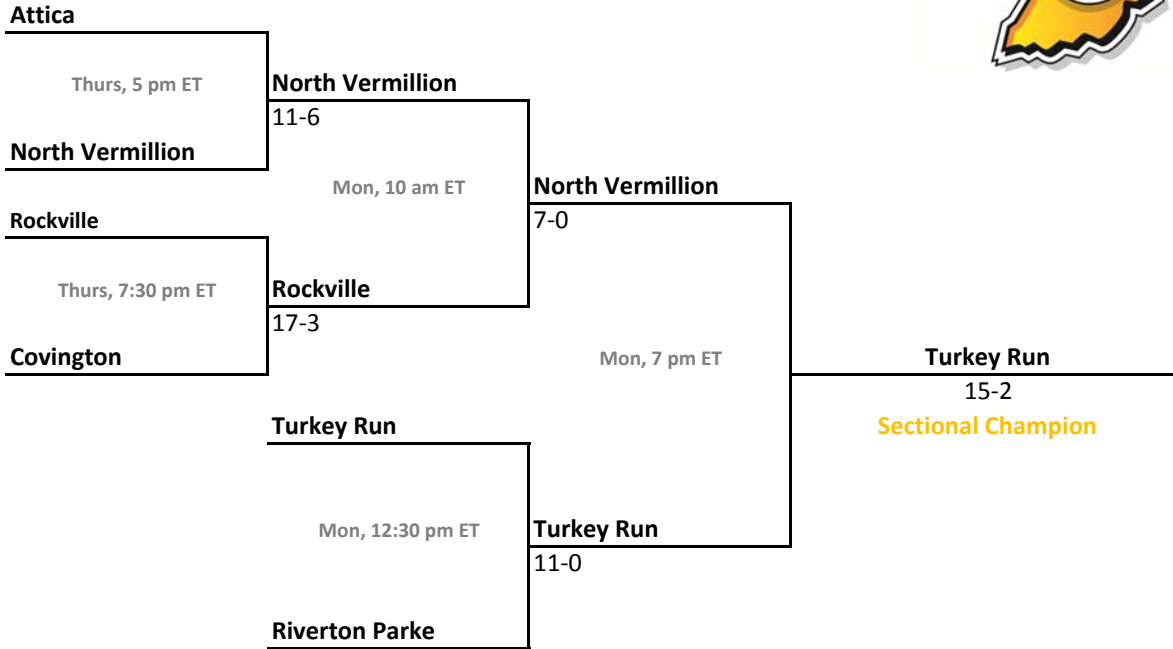

Class A, Sectional 53 | Rockville (6 teams)