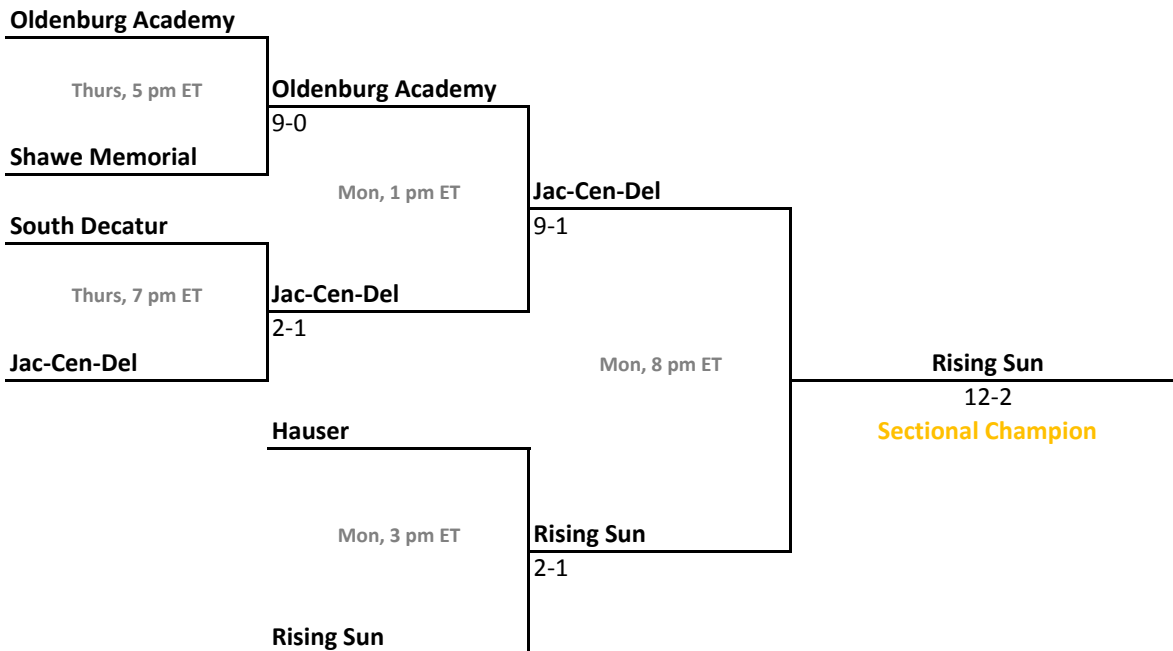

## 46th Annual State Tournament Series

**Sectionals**  
May 23-28, 2012

**Class A, Sectional 59 | Morristown (5 teams)**

**Class A, Sectional 60 | Shawe Memorial (6 teams)**