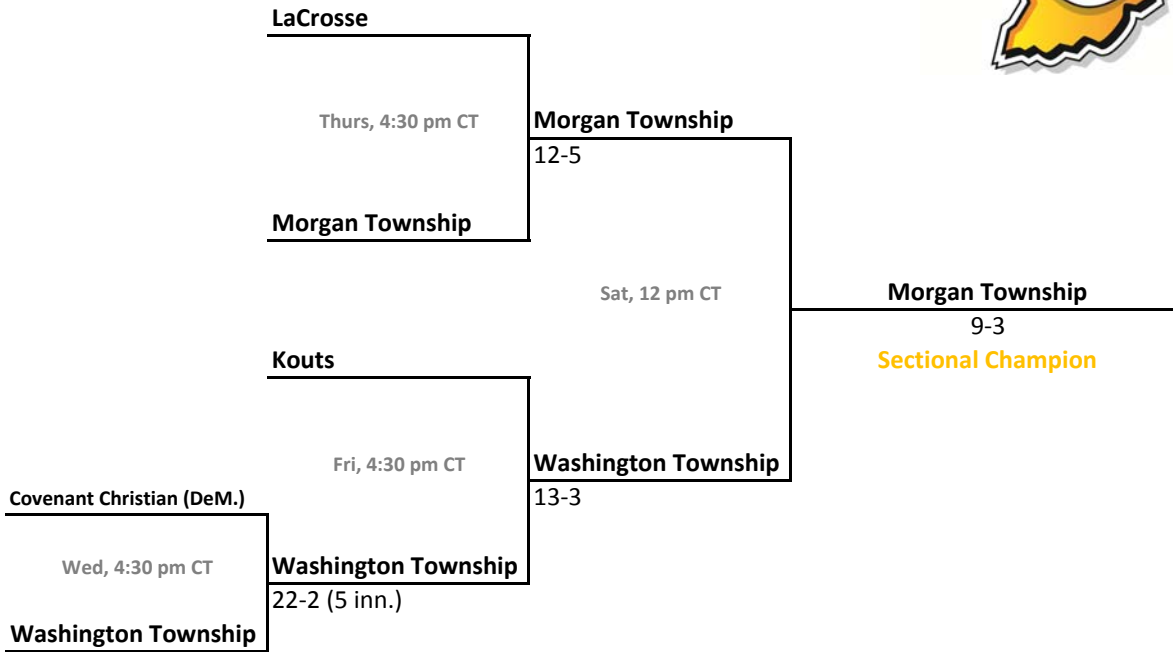

Class A, Sectional 49 | Washington Township (5 teams)