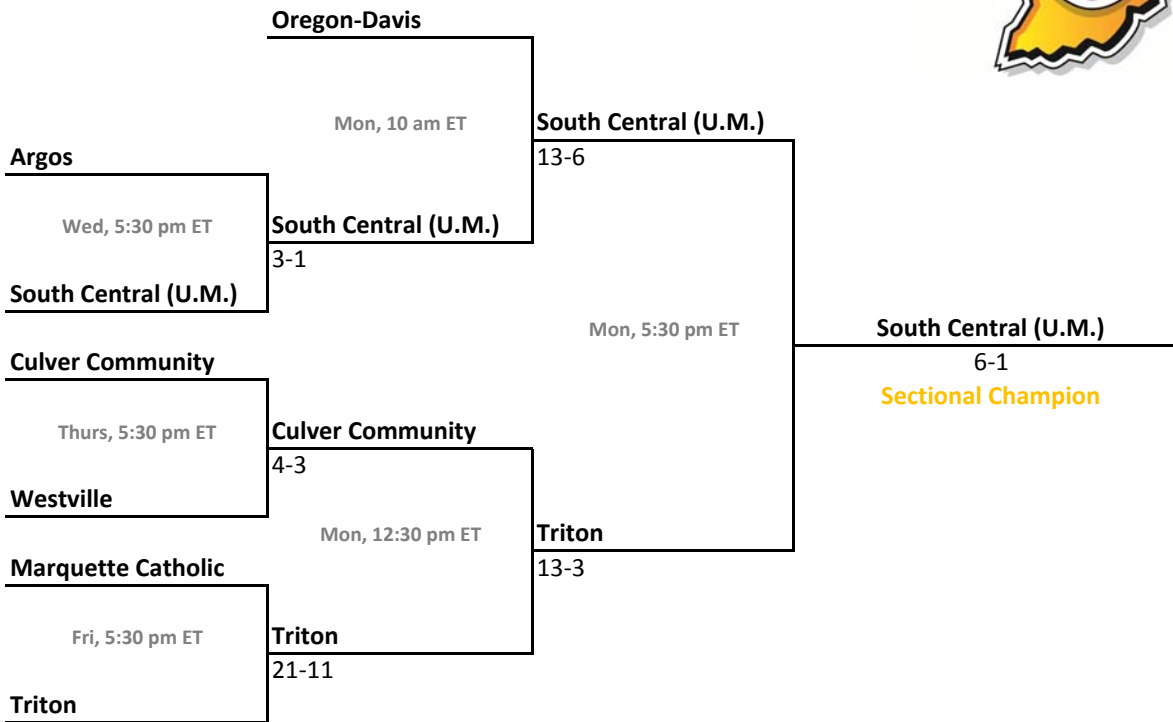

Class A, Sectional 51 | Culver Community (7 teams)