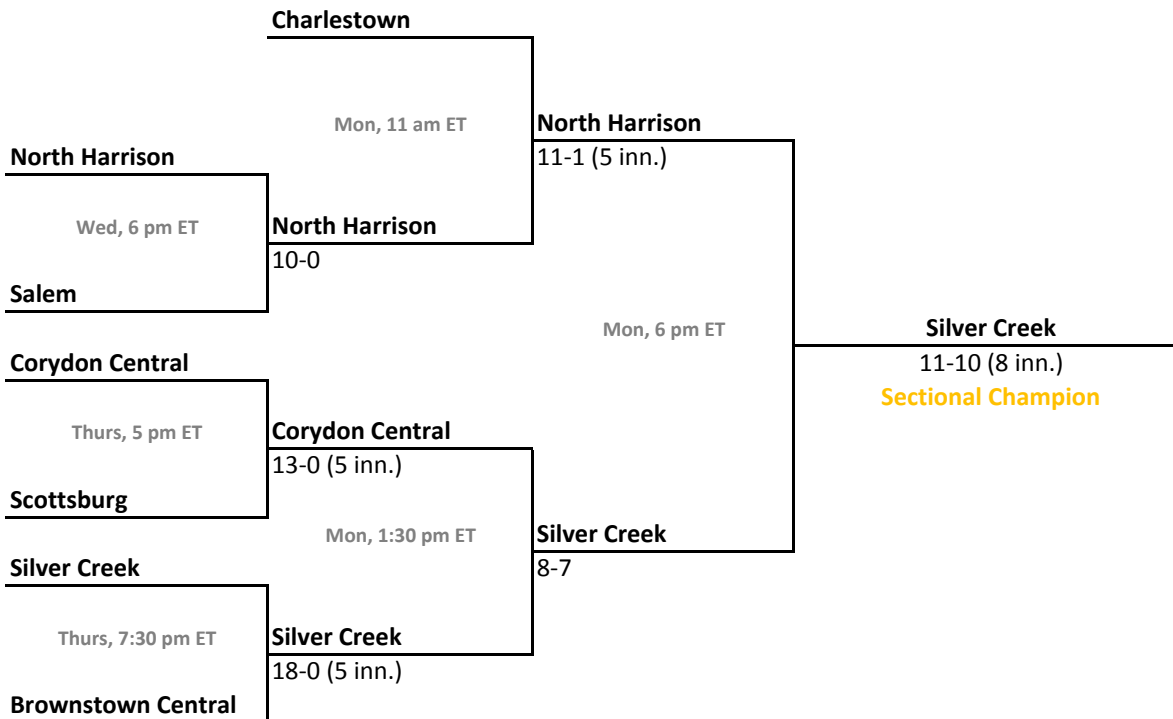

Class 3A, Sectional 30 | Silver Creek (7 teams)