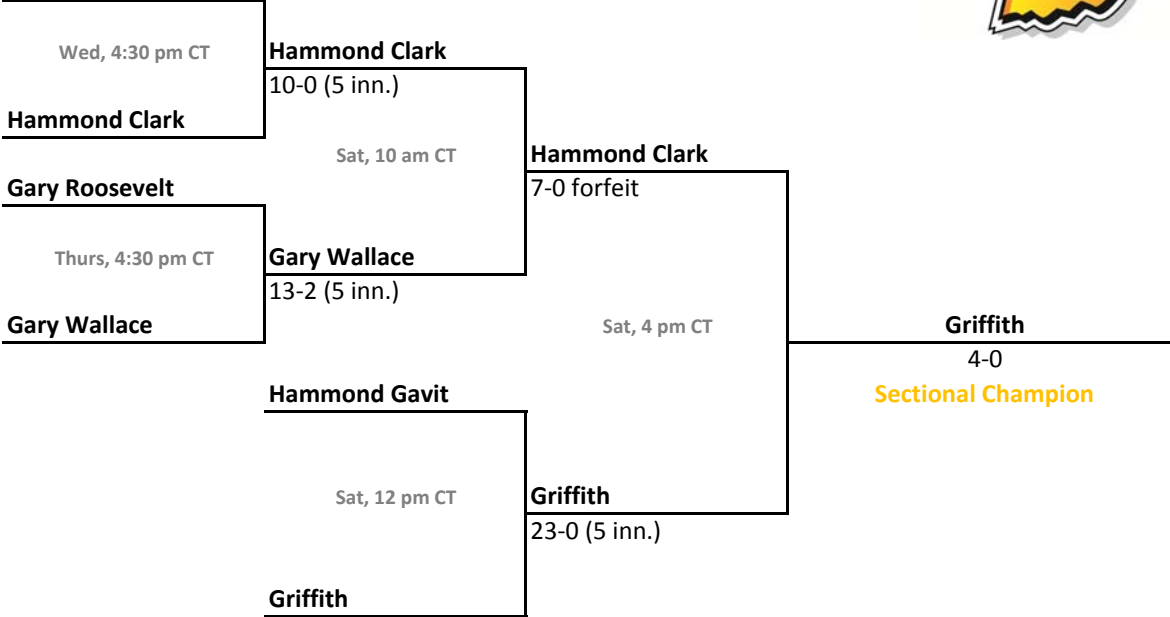

2011-12 IHSAA Class 3A Baseball

46th Annual State Tournament Series

Sectionals
May 23-28, 2012

Class 3A, Sectional 17 | Hammond Clark (6 teams)

Hammond

Class 3A, Sectional 18 | Kankakee Valley (6 teams)

Kankakee Valley