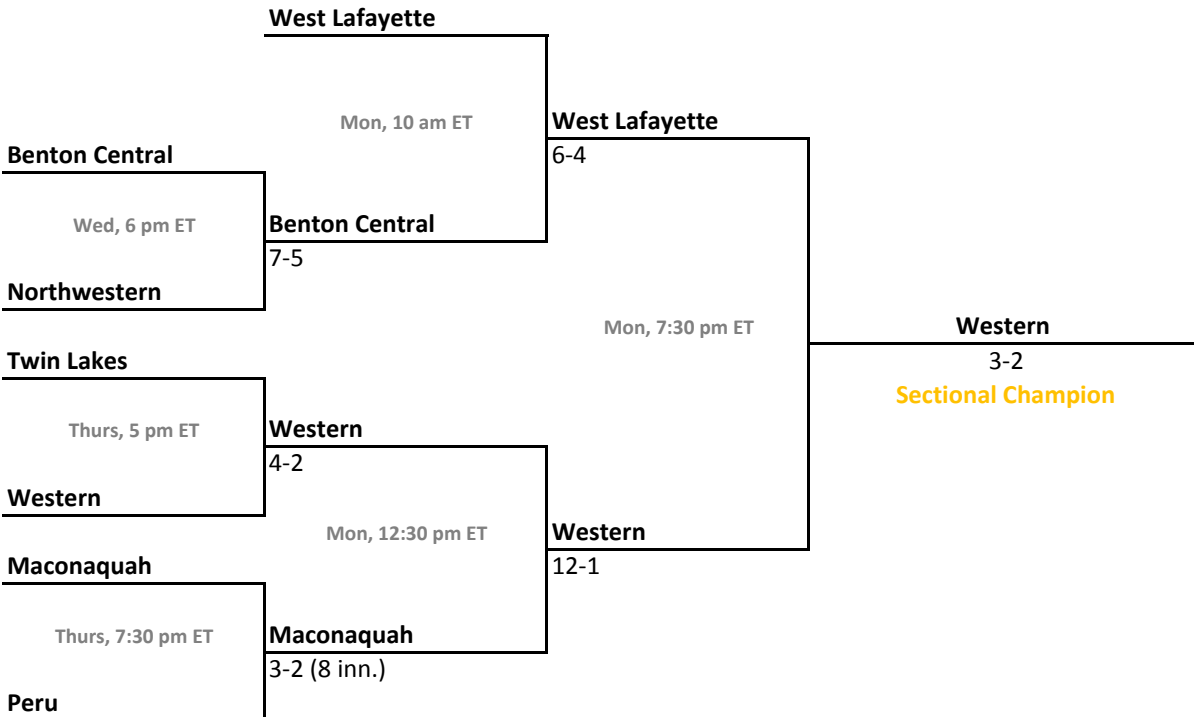

2011-12 IHSAA Class 3A Baseball

46th Annual State Tournament Series

Sectionals
May 23-28, 2012

Class 3A, Sectional 17 | Hammond Clark (6 teams)

Hammond

Class 3A, Sectional 18 | Kankakee Valley (6 teams)

Kankakee Valley

2011-12 IHSAA Class 3A Baseball

46th Annual State Tournament Series

Sectionals
May 23-28, 2012

Class 3A, Sectional 19 | Plymouth (7 teams)

Class 3A, Sectional 20 | West Lafayette (7 teams)

Sectionals: \$5 per session; \$8 season.

2011-12 IHSAA Class 3A Baseball

46th Annual State Tournament Series

Sectionals
May 23-28, 2012

Class 3A, Sectional 21 | Wawasee (6 teams)

Wawasee

Class 3A, Sectional 22 | Garrett (6 teams)

FW Bishop Dwenger