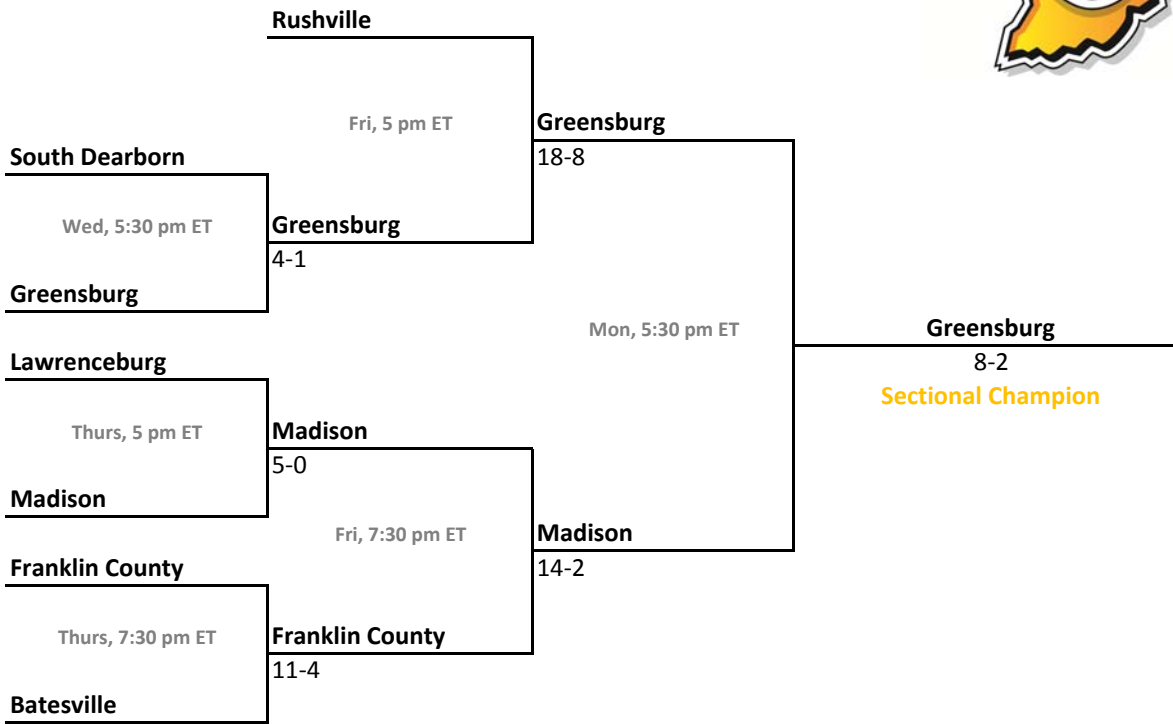

Class 3A, Sectional 29 | Greensburg (7 teams)