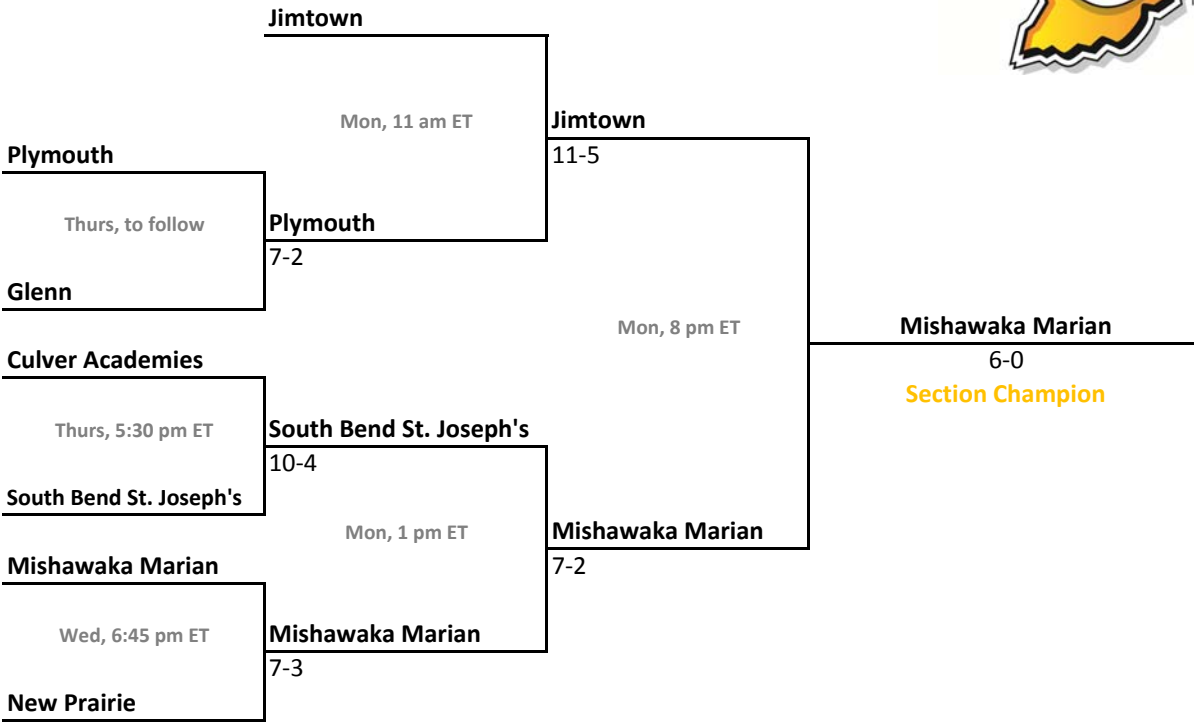

2011-12 IHSAA Class 3A Baseball

46th Annual State Tournament Series

Sectionals
May 23-28, 2012

Class 3A, Sectional 17 | Hammond Clark (6 teams)

Hammond

Class 3A, Sectional 18 | Kankakee Valley (6 teams)

Kankakee Valley

2011-12 IHSAA Class 3A Baseball

46th Annual State Tournament Series

Sectionals
May 23-28, 2012

Class 3A, Sectional 19 | Plymouth (7 teams)

Class 3A, Sectional 20 | West Lafayette (7 teams)

Sectionals: \$5 per session; \$8 season.