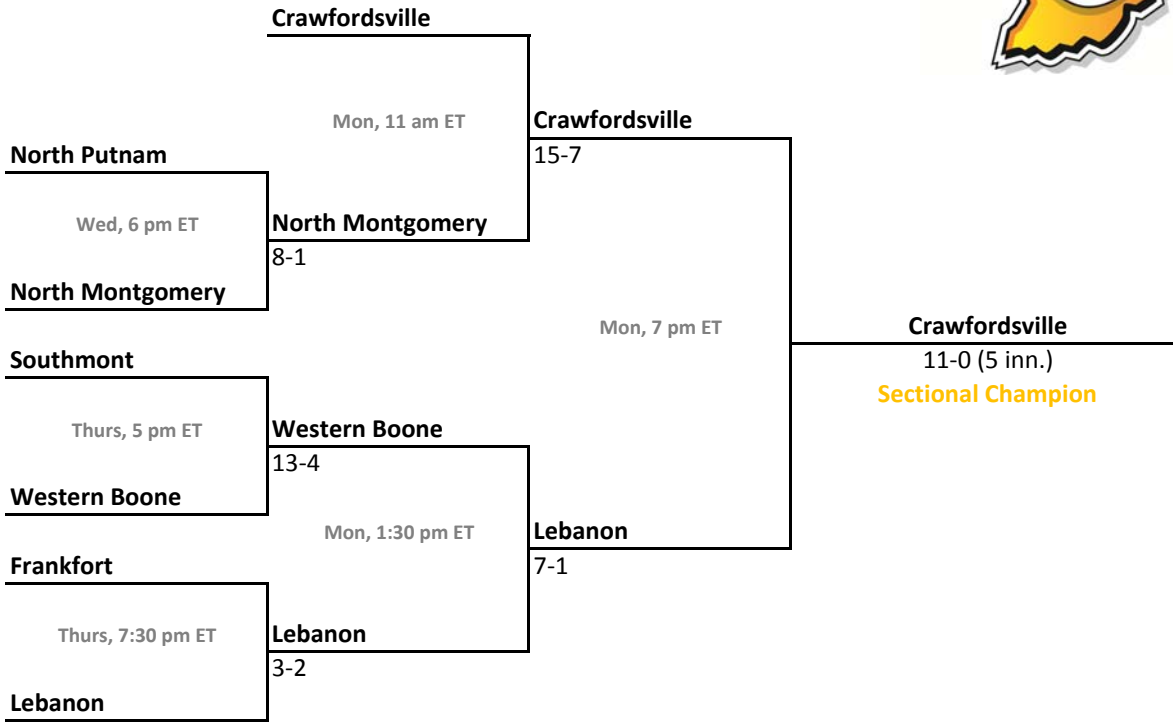

Class 3A, Sectional 25 | Crawfordsville (7 teams)