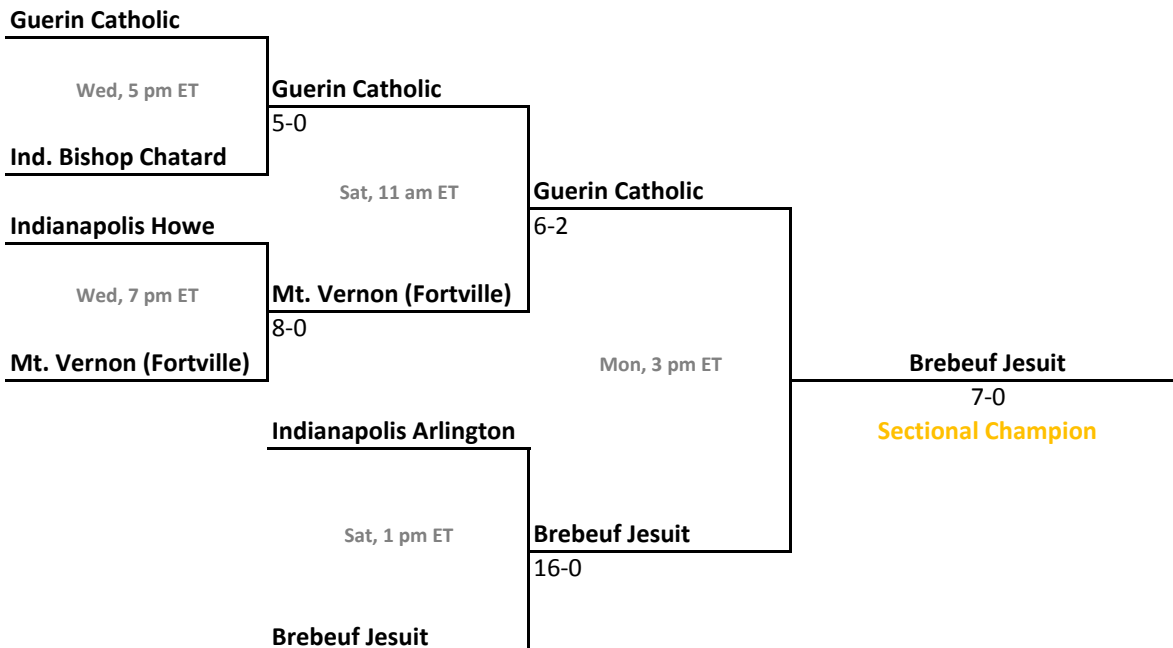

46th Annual State Tournament Series

Sectionals
May 23-28, 2012

Class 3A, Sectional 25 | Crawfordsville (7 teams)

Class 3A, Sectional 26 | Brebeuf Jesuit (6 teams)

2011-12 IHSAA Class 3A Baseball

46th Annual State Tournament Series