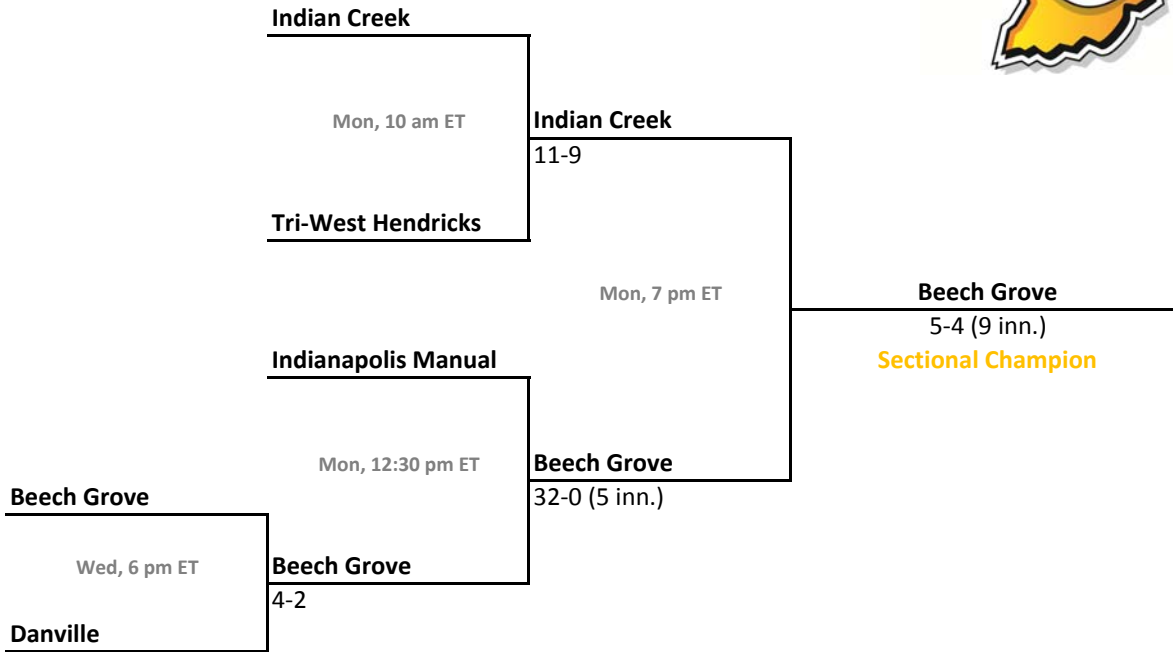

Class 3A, Sectional 27 | Danville (5 teams)