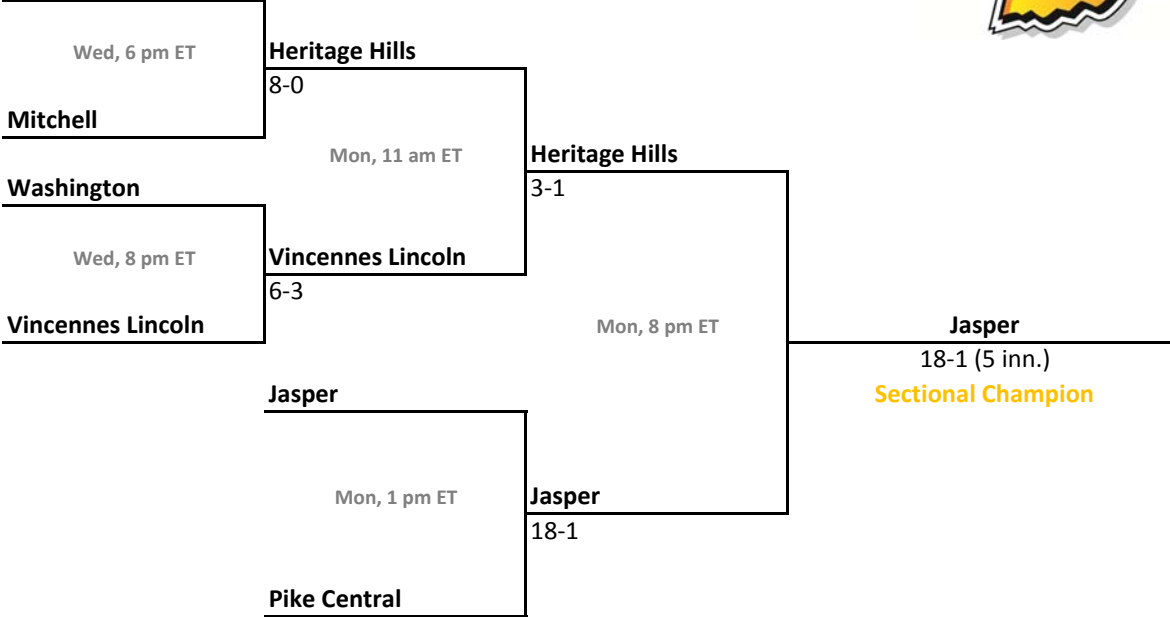

Class 3A, Sectional 31 | Jasper (6 teams)

Heritage Hills