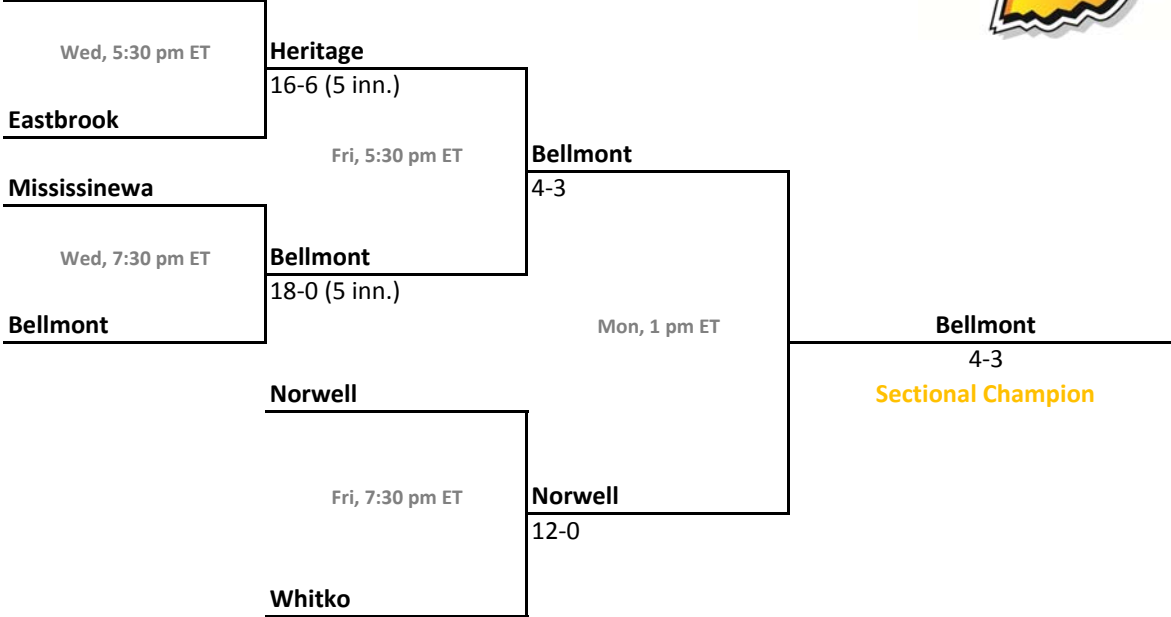

2011-12 IHSAA Class 3A Baseball

46th Annual State Tournament Series

Sectionals
May 23-28, 2012

Class 3A, Sectional 23 | Belmont (6 teams)

Heritage

Class 3A, Sectional 24 | Yorktown (6 teams)

Yorktown

2011-12 IHSAA Class 3A Baseball