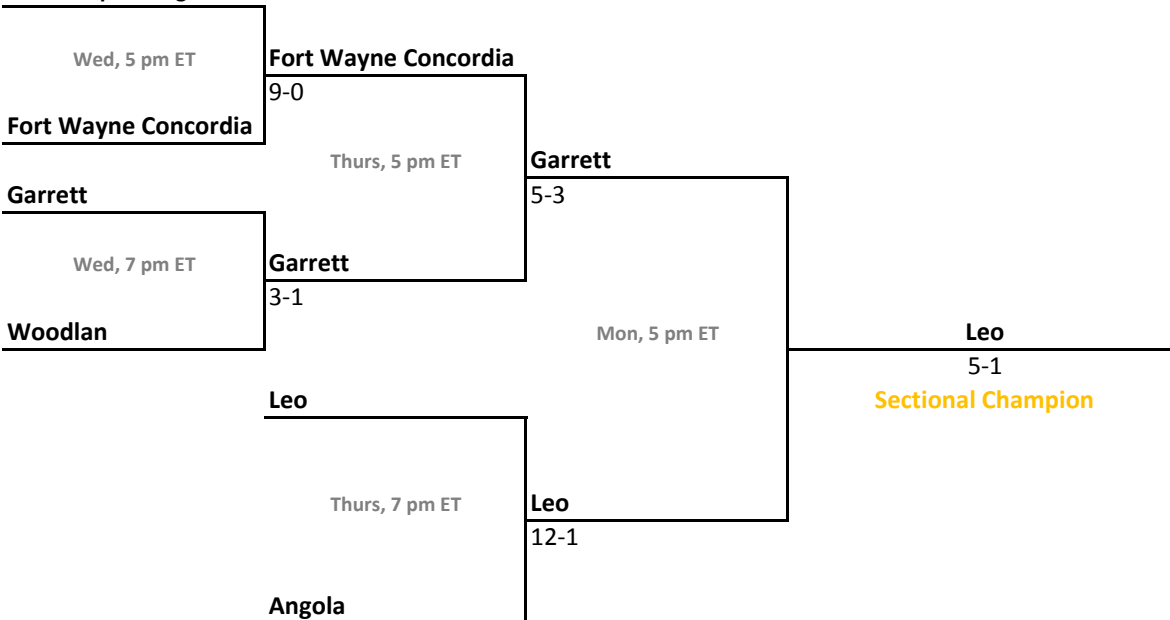

2011-12 IHSAA Class 3A Baseball

46th Annual State Tournament Series

Sectionals
May 23-28, 2012

Class 3A, Sectional 21 | Wawasee (6 teams)

Wawasee

Class 3A, Sectional 22 | Garrett (6 teams)

FW Bishop Dwenger