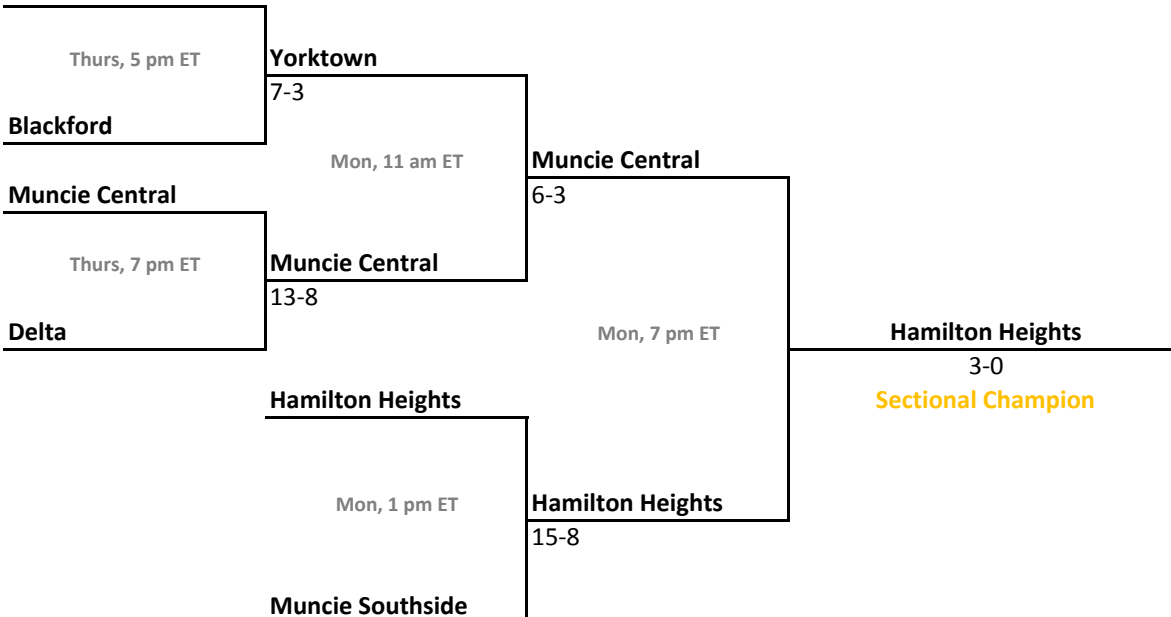

2011-12 IHSAA Class 3A Baseball

46th Annual State Tournament Series

Sectionals
May 23-28, 2012

Class 3A, Sectional 23 | Belmont (6 teams)

Heritage

Class 3A, Sectional 24 | Yorktown (6 teams)

Yorktown

2011-12 IHSAA Class 3A Baseball