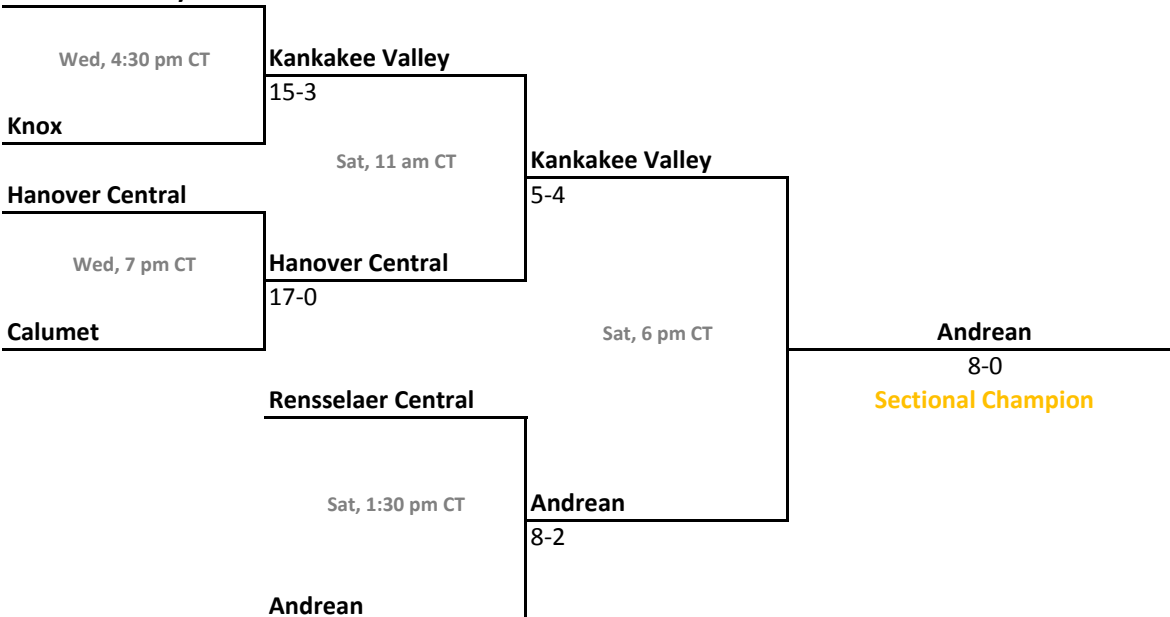

2011-12 IHSAA Class 3A Baseball

46th Annual State Tournament Series

Sectionals
May 23-28, 2012

Class 3A, Sectional 17 | Hammond Clark (6 teams)

Hammond

Class 3A, Sectional 18 | Kankakee Valley (6 teams)

Kankakee Valley

2011-12 IHSAA Class 3A Baseball

46th Annual State Tournament Series

Sectionals
May 23-28, 2012

Class 3A, Sectional 19 | Plymouth (7 teams)

Class 3A, Sectional 20 | West Lafayette (7 teams)

Sectionals: \$5 per session; \$8 season.