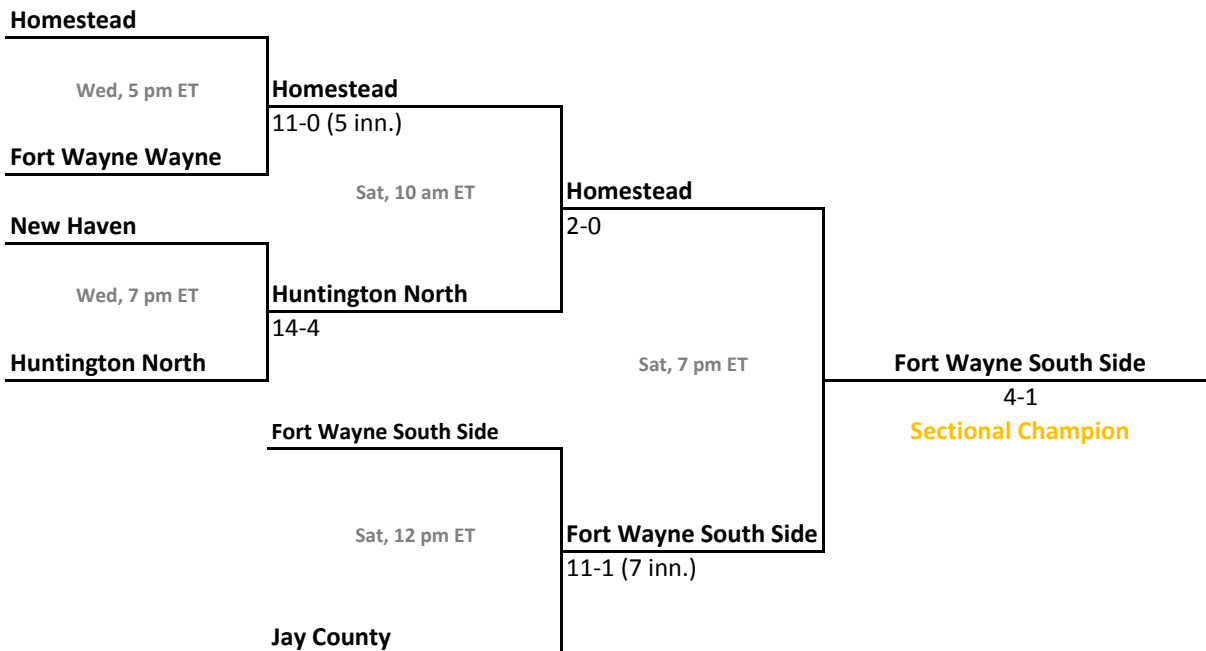

## 46th Annual State Tournament Series

**Sectionals**  
May 23-28, 2012

**Class 4A, Sectional 5 | DeKalb (7 teams)**

**Class 4A, Sectional 6 | Huntington North (6 teams)**

Sectionals: \$5 per session; \$8 season.