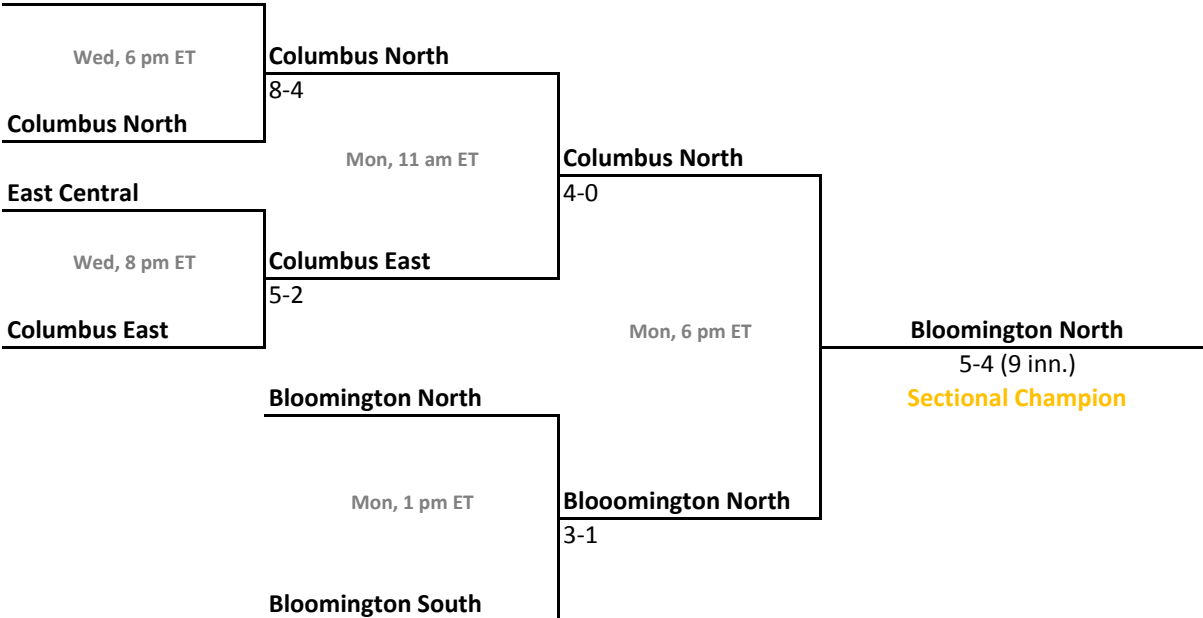

Class 4A, Sectional 14 | Bloomington North (6 teams)

Shelbyville