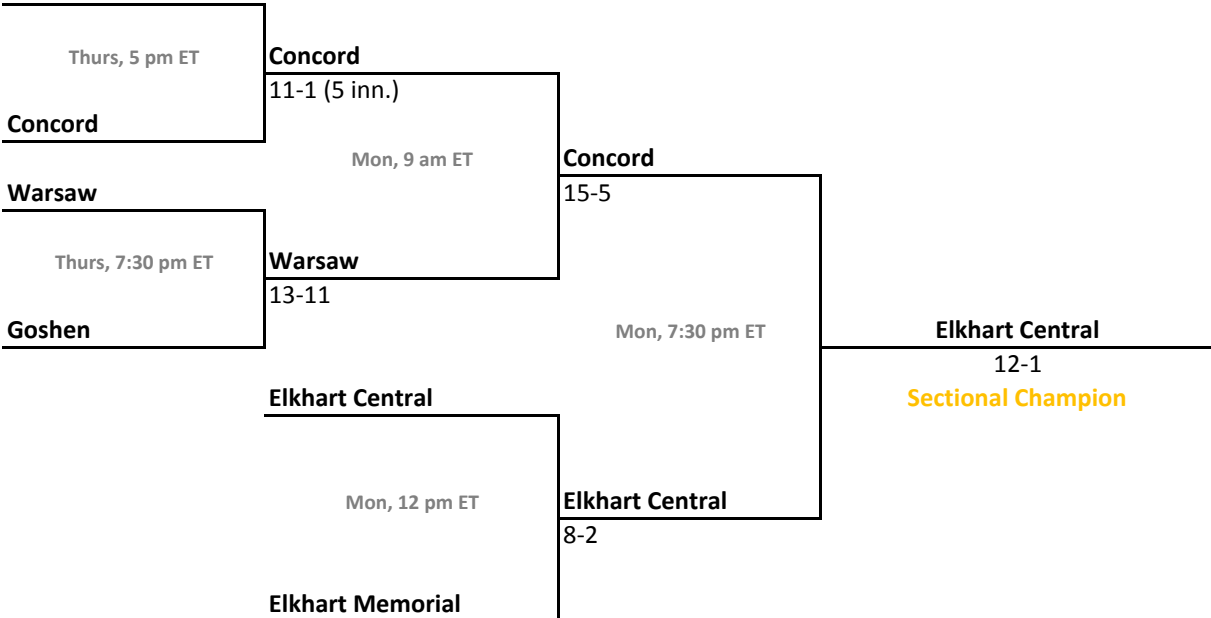

## 46th Annual State Tournament Series

**Sectionals**  
May 23-28, 2012

**Class 4A, Sectional 3 | South Bend Clay (6 teams)**

**South Bend Clay**

**Class 4A, Sectional 4 | Elkhart Memorial (6 teams)**

**Northridge**