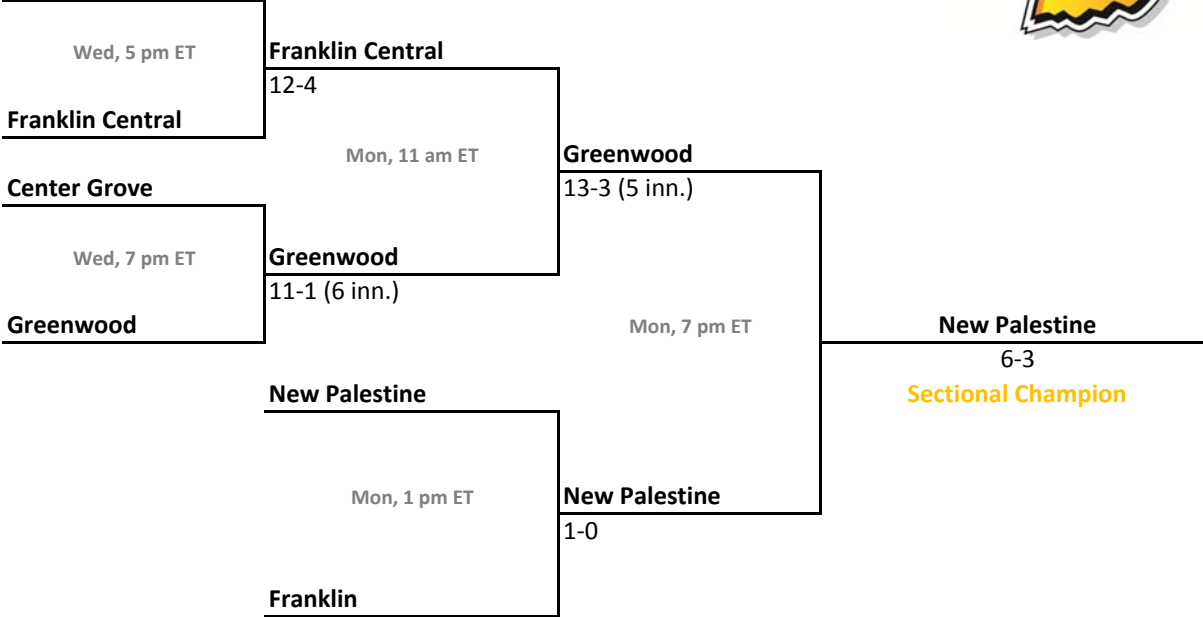

Class 4A, Sectional 13 | Whiteland (6 teams)

Whiteland