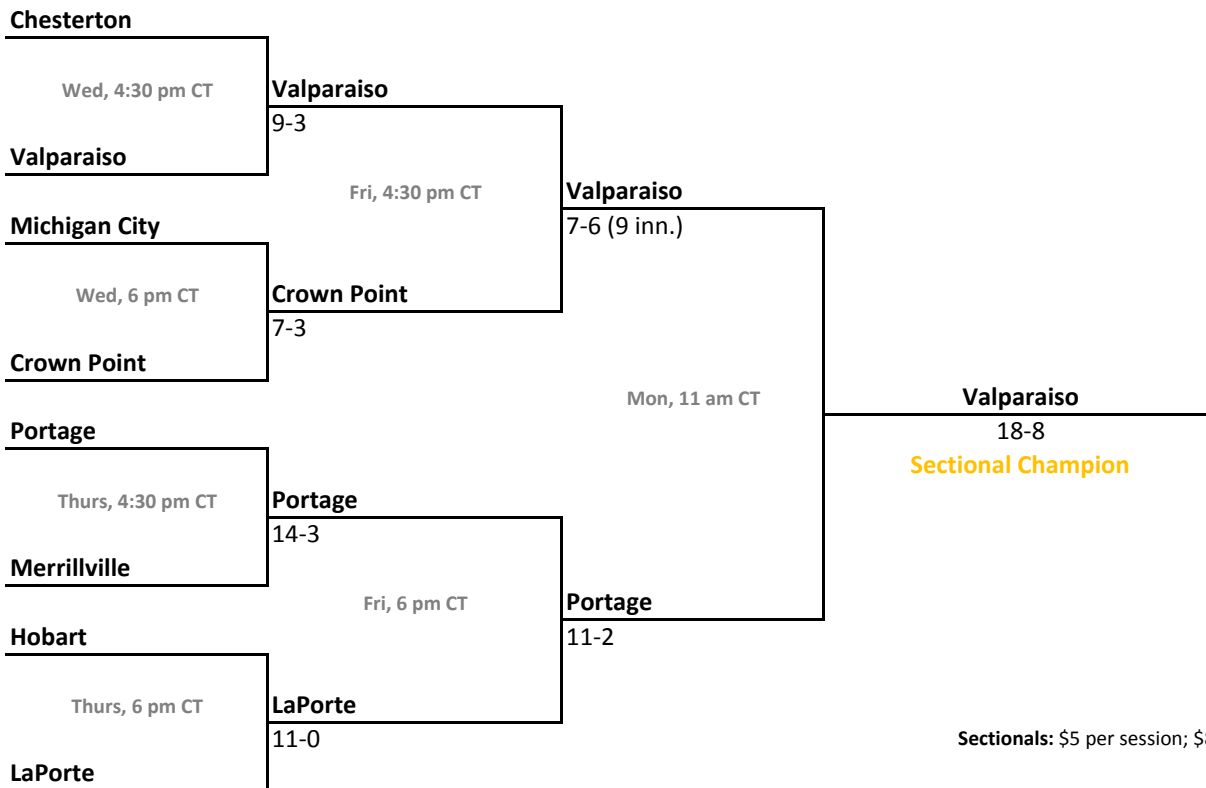

## 46th Annual State Tournament Series

**Sectionals**  
May 23-28, 2012

**Class 4A, Sectional 1 | Munster (7 teams)**

**Class 4A, Sectional 2 | Merrillville (8 teams)**

Sectionals: \$5 per session; \$8 season.