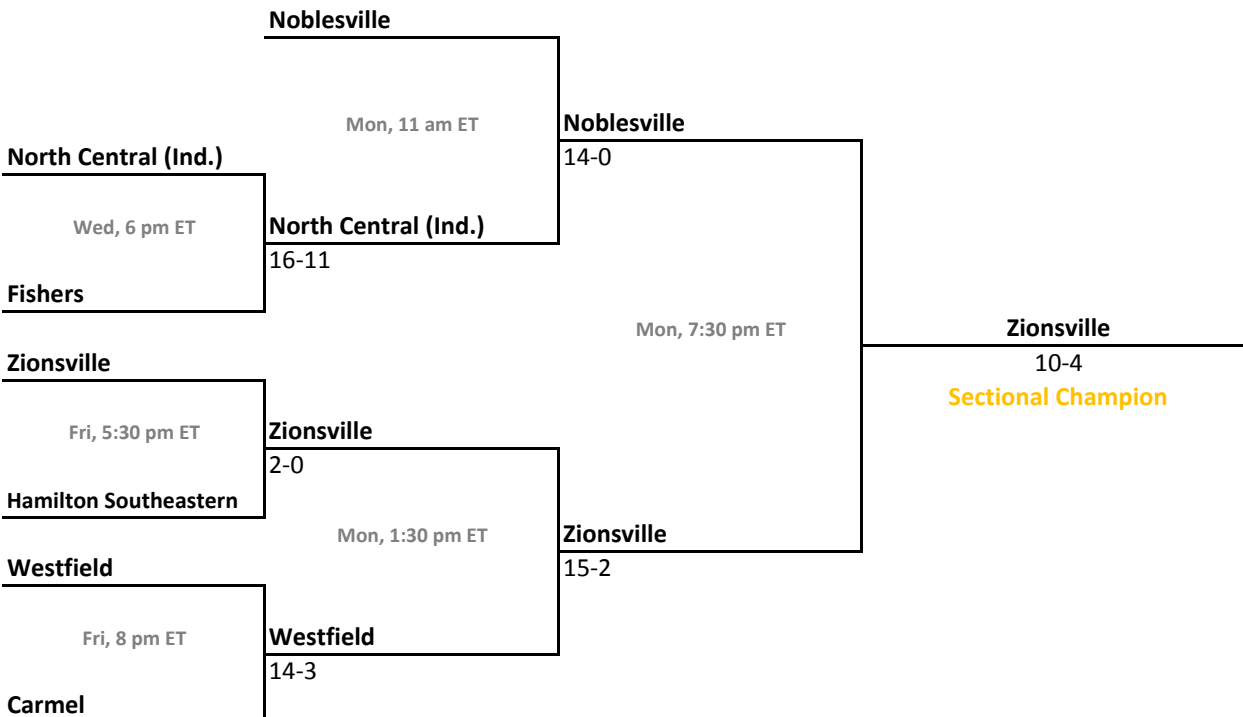

Class 4A, Sectional 8 | Noblesville (7 teams)

Sectionals: $5 per session; $8 season.