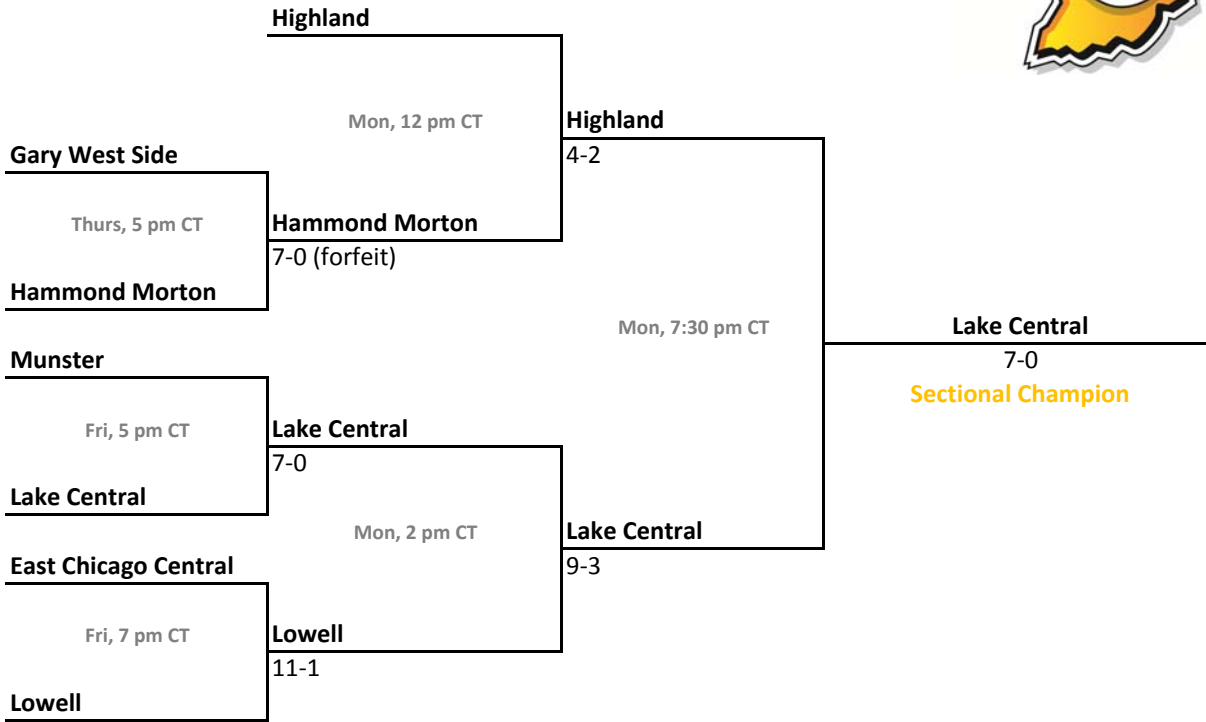

Class 4A, Sectional 1 | Munster (7 teams)