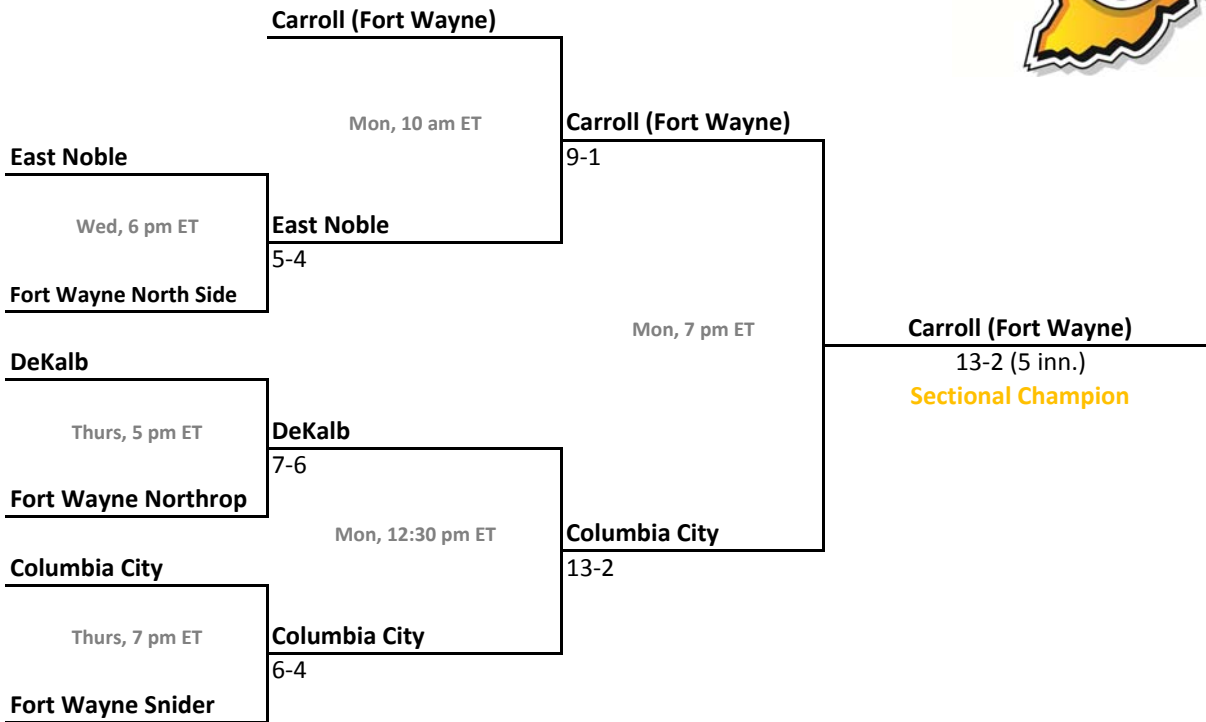

Class 4A, Sectional 5 | DeKalb (7 teams)