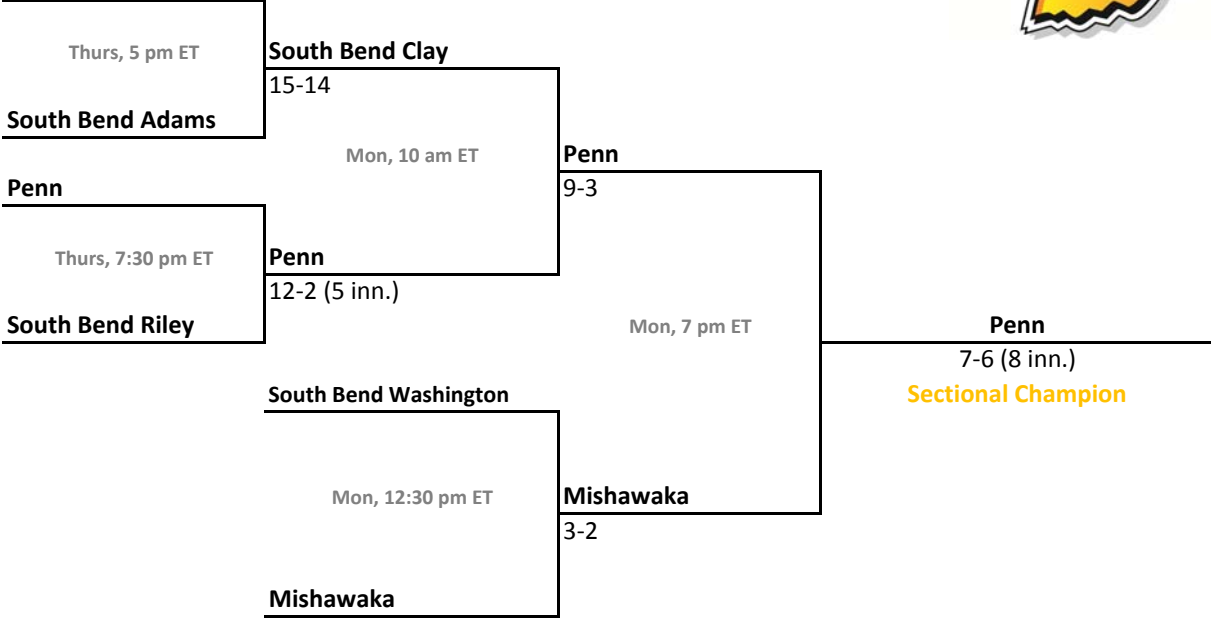

Class 4A, Sectional 3 | South Bend Clay (6 teams)

South Bend Clay