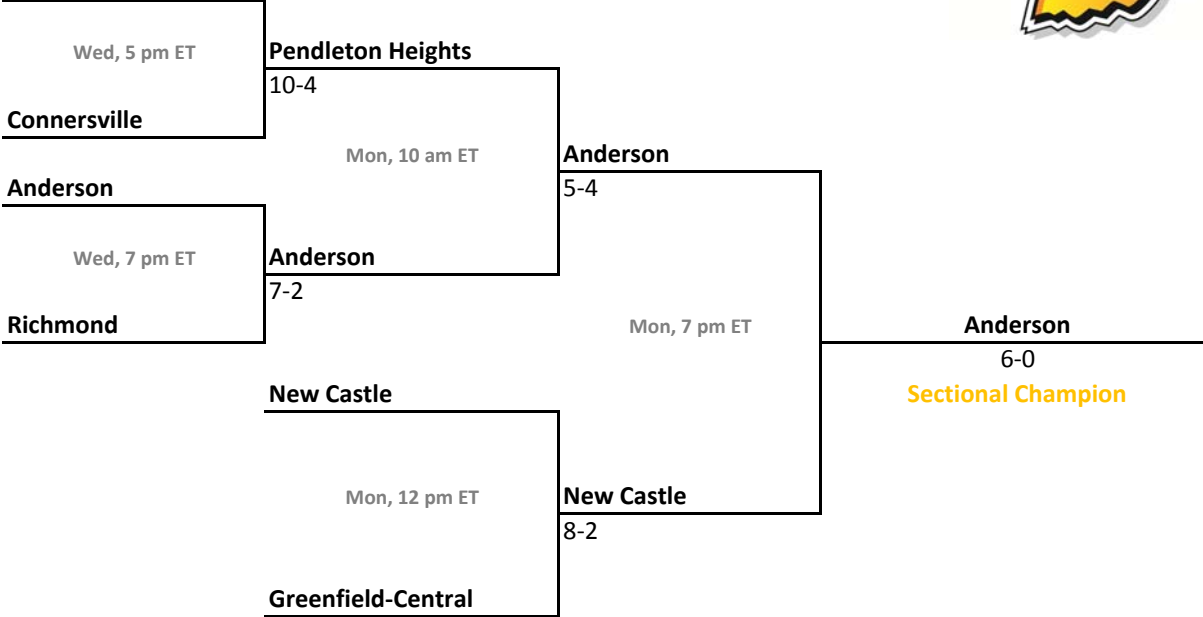

Class 4A, Sectional 9 | Pendleton Heights (6 teams)

Pendleton Heights