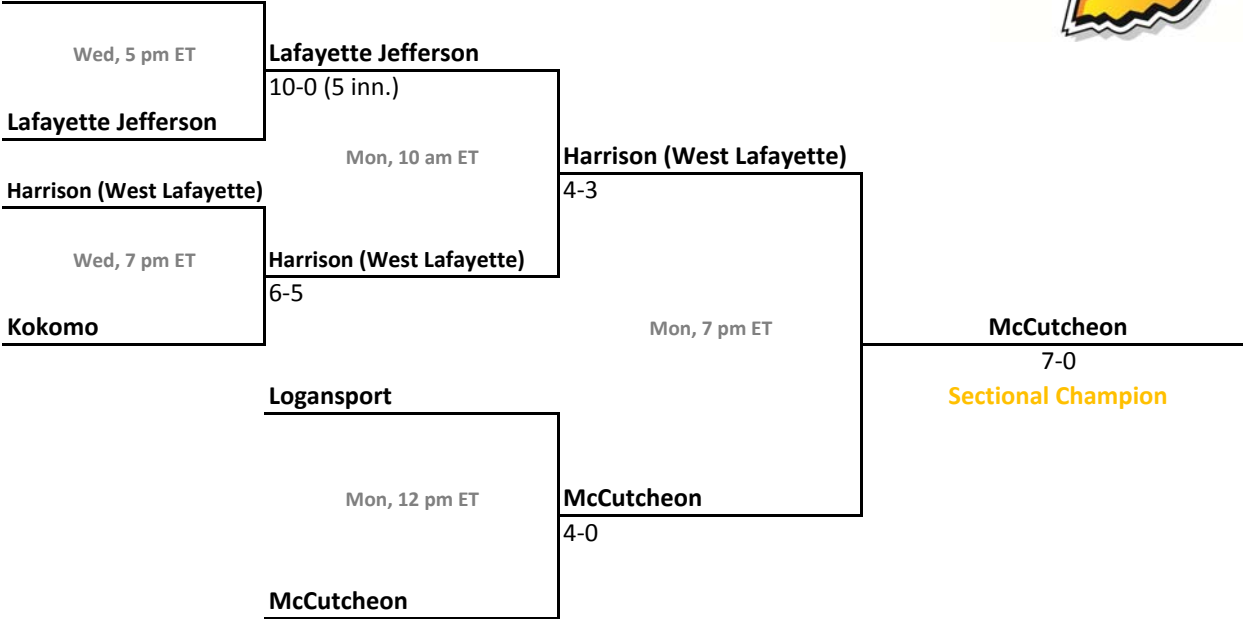

### Class 4A, Sectional 7 | Lafayette Jefferson (6 teams)

**Marion**