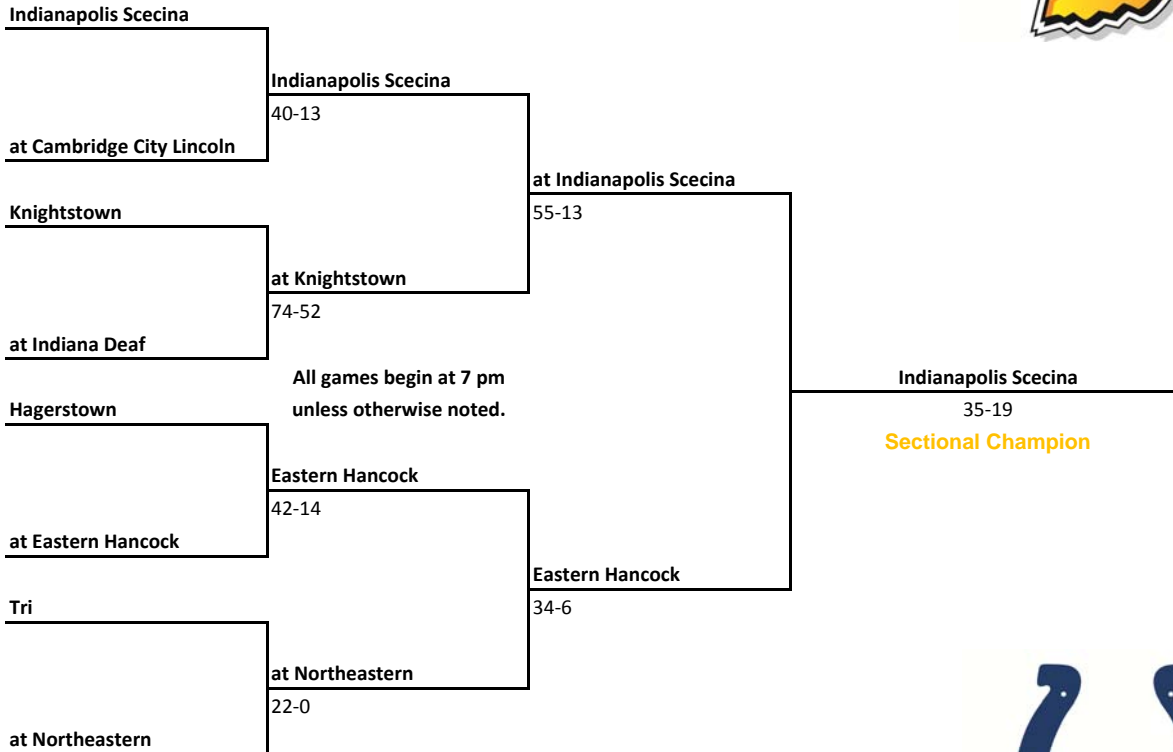

2012-13 IHSAA Class A Football

The 40th Annual State Tournament Series

Class A, Sectional 37

October 19, 2012   October 26, 2012   November 2, 2012

Admission: $6.00 per person.