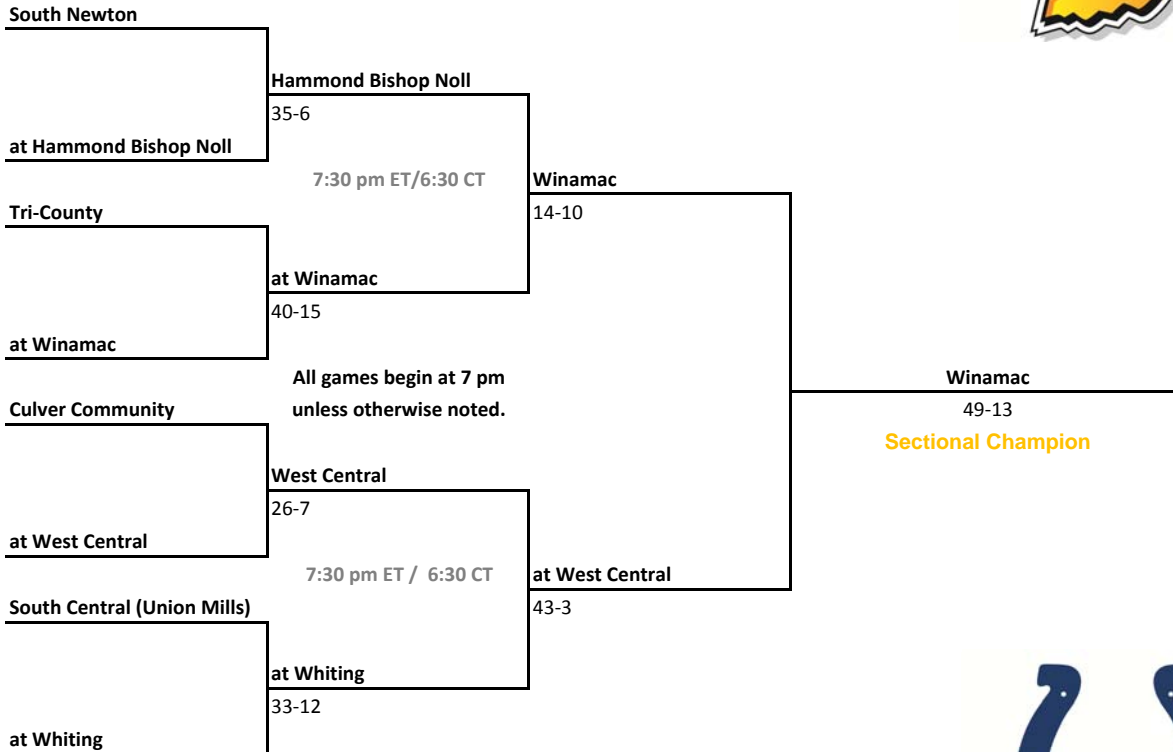

2012-13 IHSAA Class A Football

The 40th Annual State Tournament Series

Class A, Sectional 33

October 19, 2012

October 26, 2012

November 2, 2012

Admission: \$6.00 per person.

*The IHSAA State Football
Tournament is proudly
presented by the
Indianapolis Colts.*

Determining Home Team

First Round: The second-named team in the blind draw is host school unless the two teams agree to switch the site.

Semifinals: The team without a home game will host. Exception: The bye team will always be the visitor.

If both teams were home or both were visitors, the second-named team in the quarter bracket will host.

Championships: Host team will be the team that has played the most away games. If both teams have played the same number of away games, the bottom bracket team shall host.