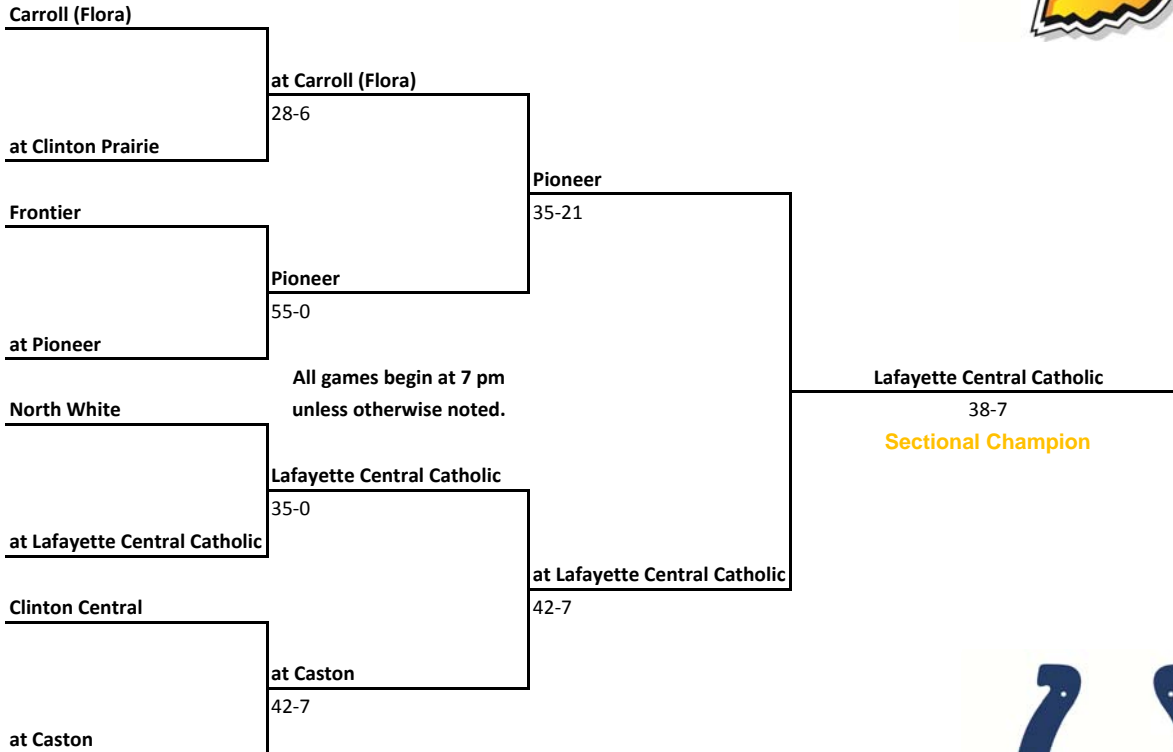

2012-13 IHSAA Class A Football

The 40th Annual State Tournament Series

Class A, Sectional 34

October 19, 2012

October 26, 2012

November 2, 2012

Admission: $6.00 per person.