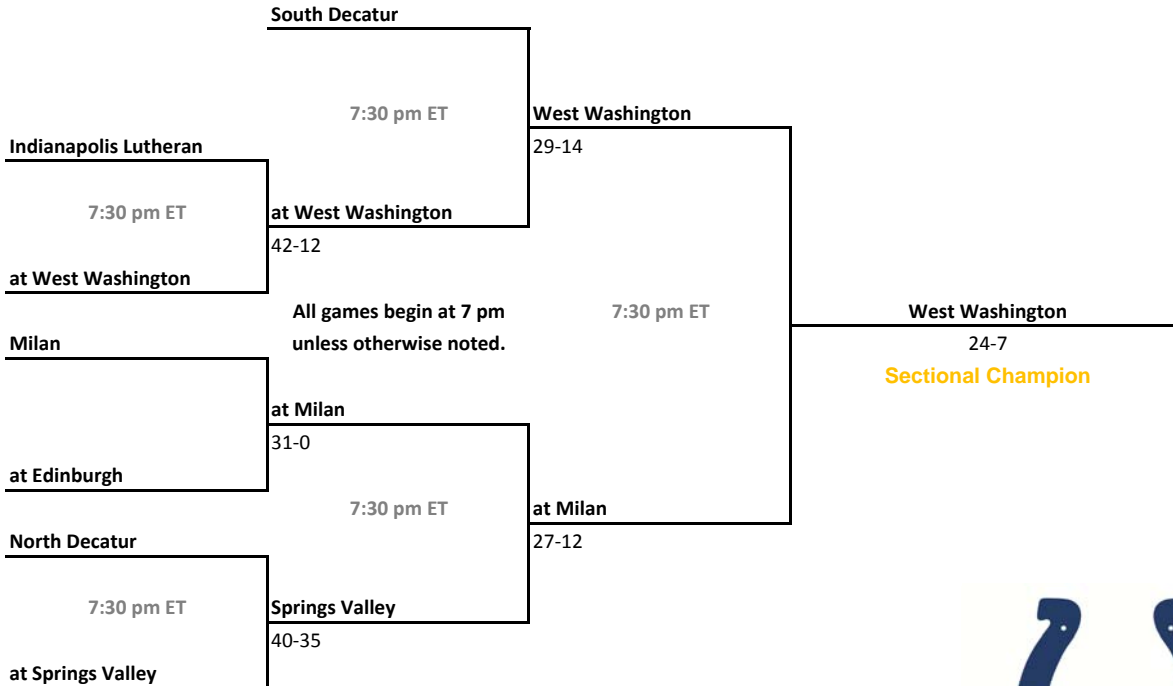

2012-13 IHSAA Class A Football

The 40th Annual State Tournament Series

Class A, Sectional 39

October 19, 2012

October 26, 2012

November 2, 2012

Admission: $6.00 per person.