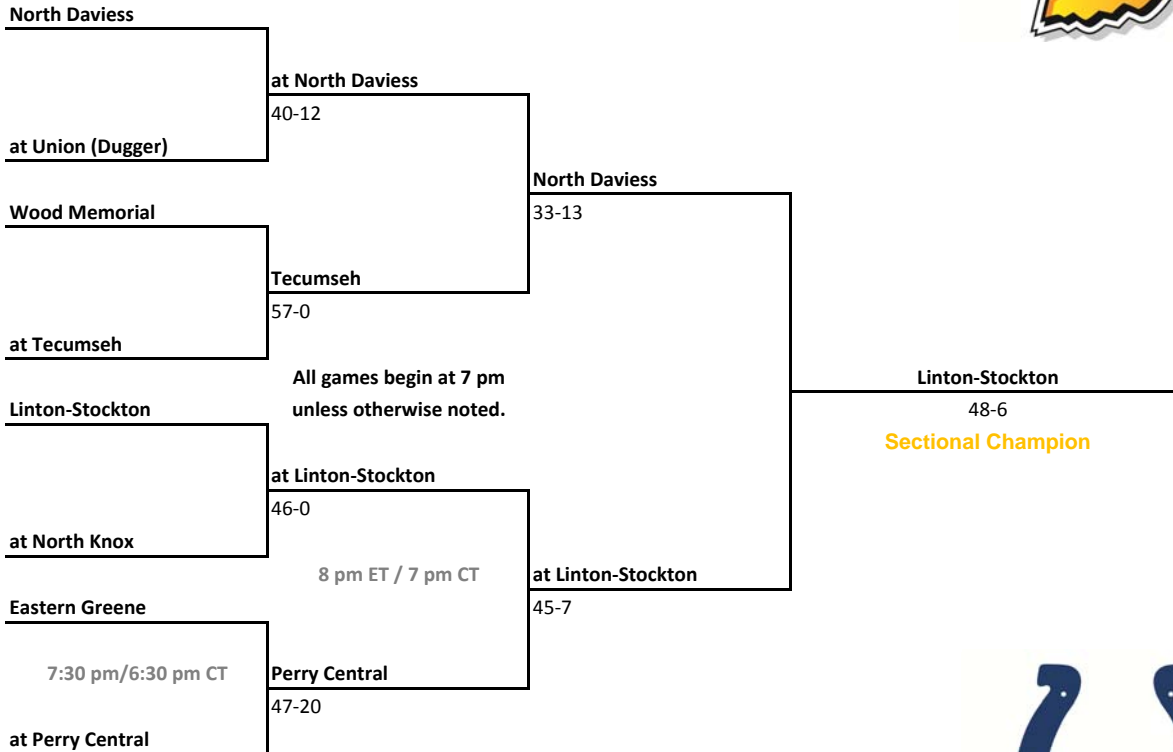

2012-13 IHSAA Class A Football

The 40th Annual State Tournament Series

Class A, Sectional 40

October 19, 2012

October 26, 2012

November 2, 2012

Admission: $6.00 per person.