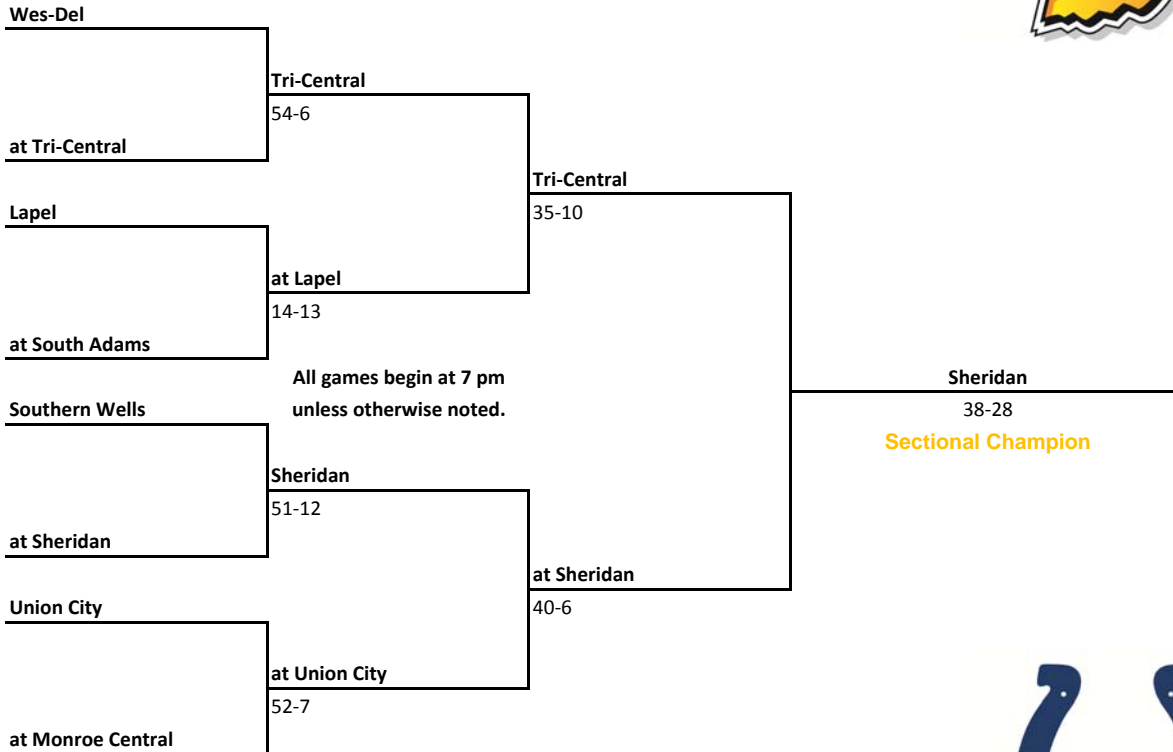

2012-13 IHSAA Class A Football

The 40th Annual State Tournament Series

Class A, Sectional 36

October 19, 2012   October 26, 2012   November 2, 2012

Admission: $6.00 per person.