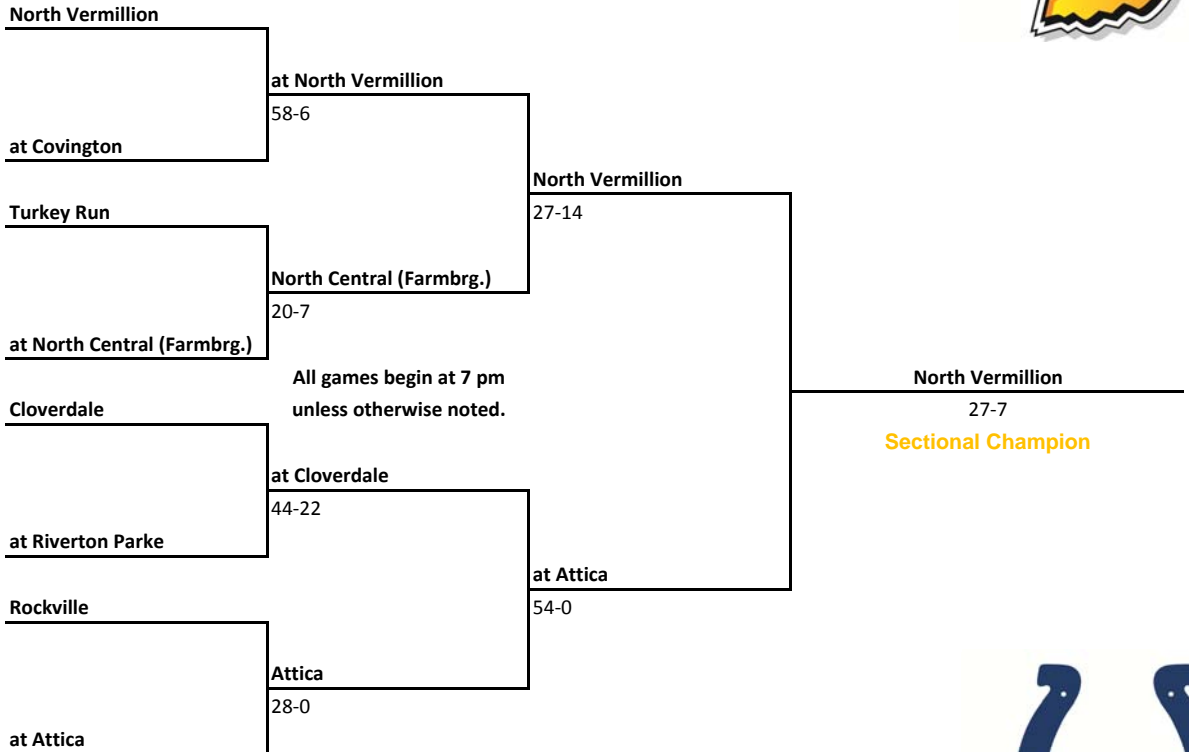

2012-13 IHSAA Class A Football

The 40th Annual State Tournament Series

Class A, Sectional 38

October 19, 2012   October 26, 2012   November 2, 2012

Admission: $6.00 per person.