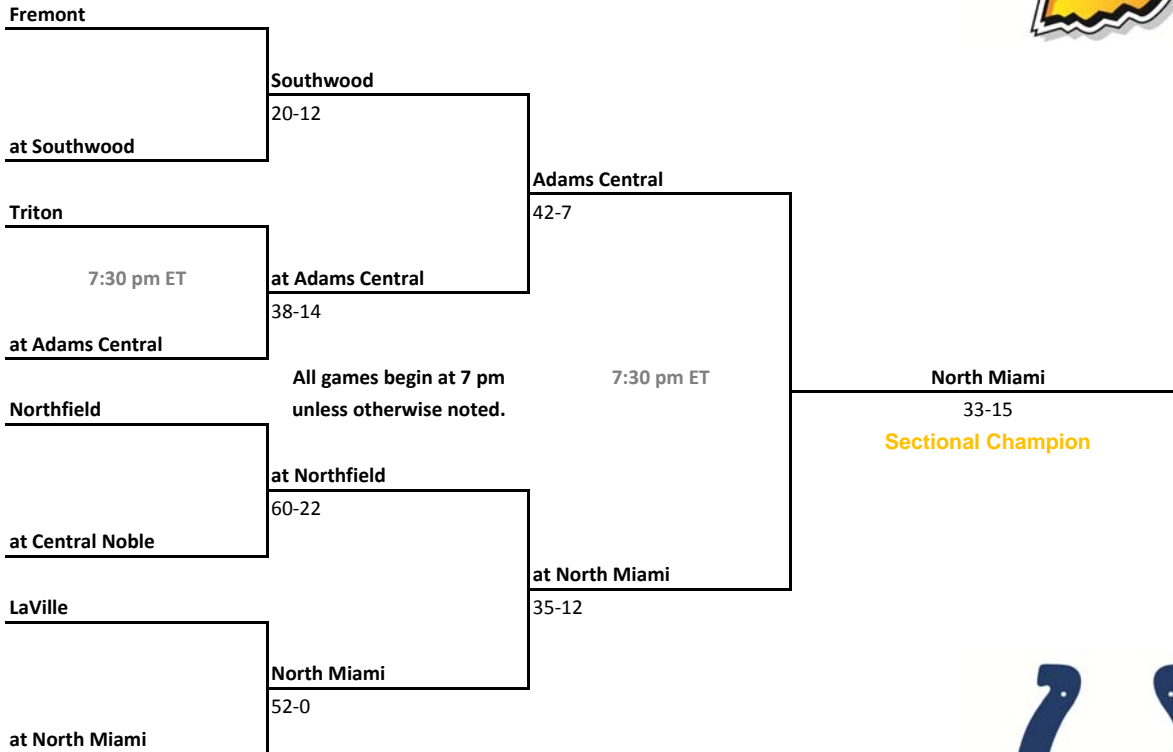

2012-13 IHSAA Class A Football

The 40th Annual State Tournament Series

Class A, Sectional 35

October 19, 2012

October 26, 2012

November 2, 2012

Admission: $6.00 per person.