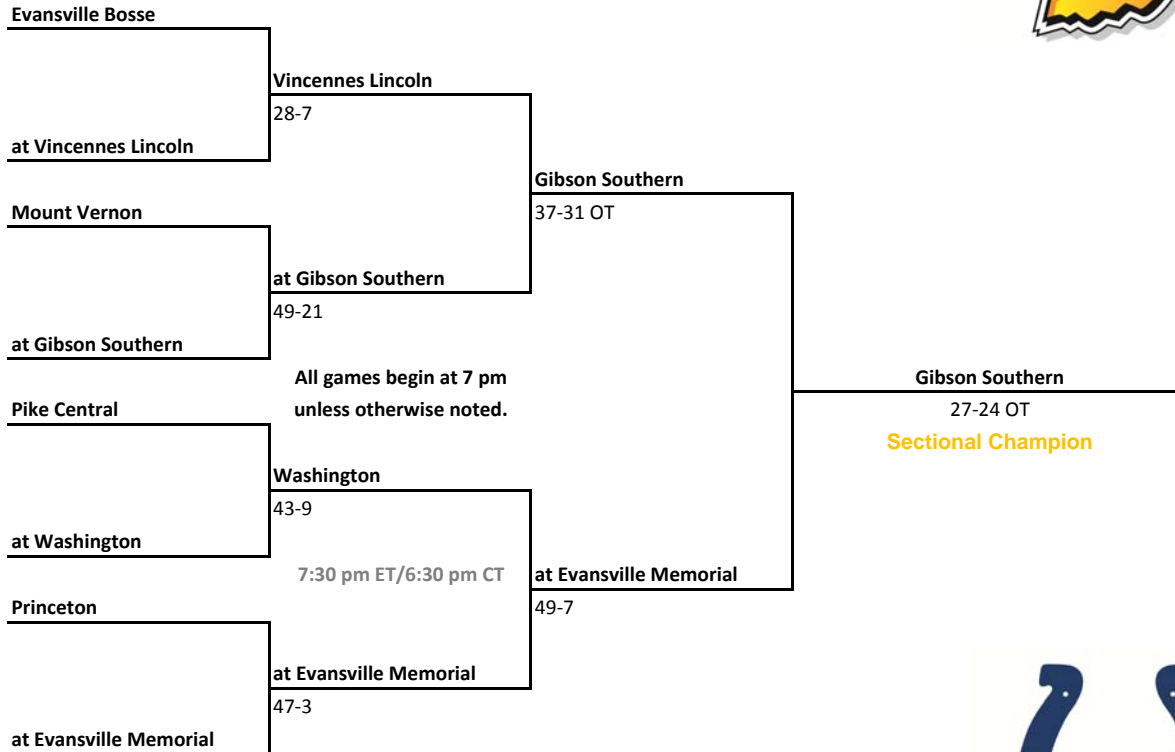

2012-13 IHSAA Class 3A Football

The 40th Annual State Tournament Series

Class 3A, Sectional 24

October 19, 2012

October 26, 2012

November 2, 2012

Admission: $6.00 per person.