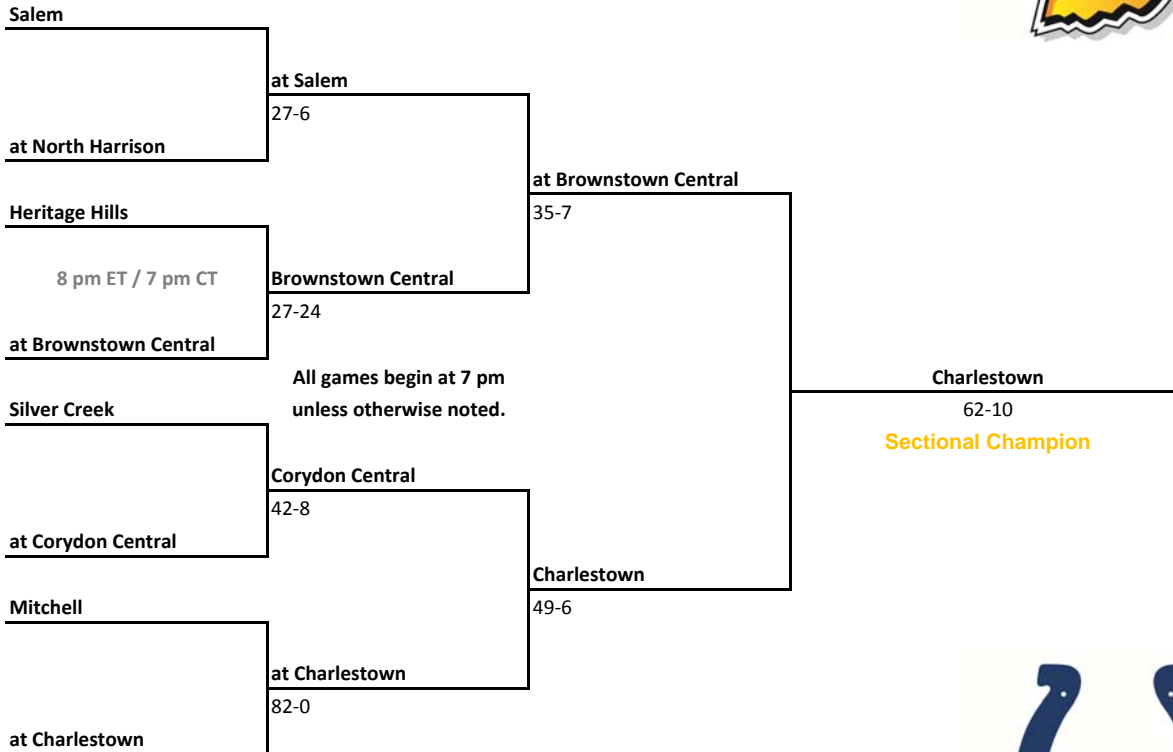

2012-13 IHSAA Class 3A Football

The 40th Annual State Tournament Series

Class 3A, Sectional 23

October 19, 2012   October 26, 2012   November 2, 2012

Admission: $6.00 per person.