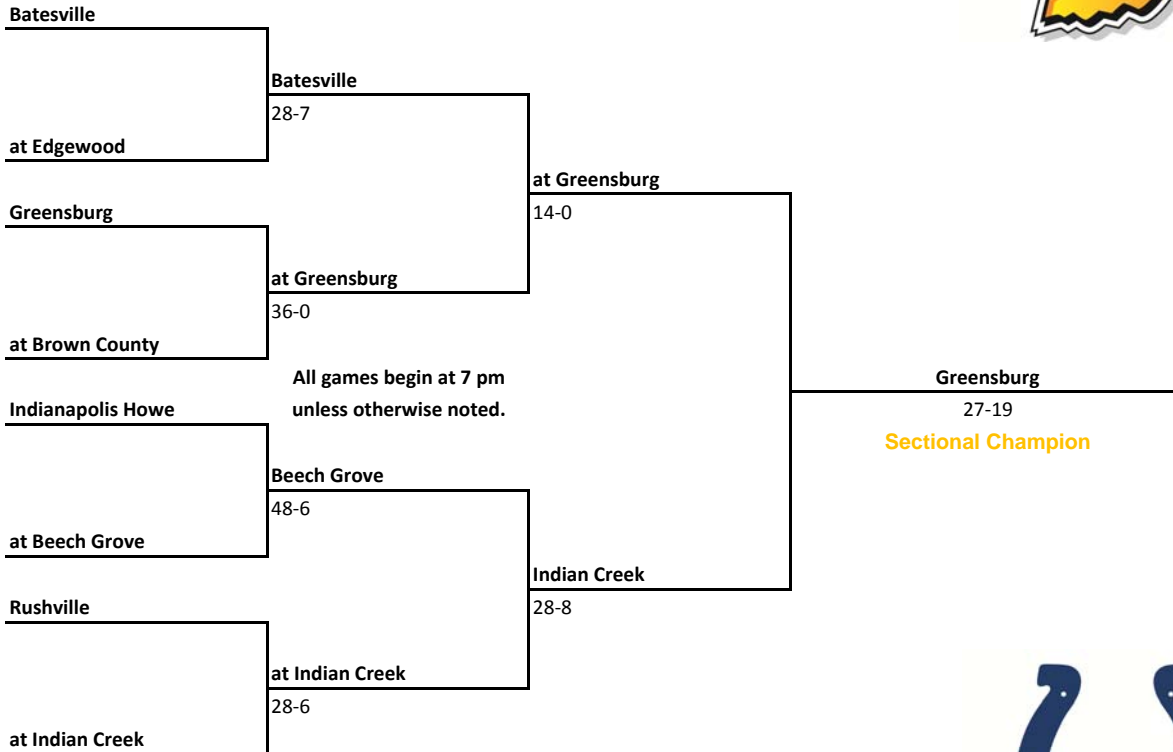

2012-13 IHSAA Class 3A Football

The 40th Annual State Tournament Series

Class 3A, Sectional 22

October 19, 2012

October 26, 2012

November 2, 2012

Admission: $6.00 per person.