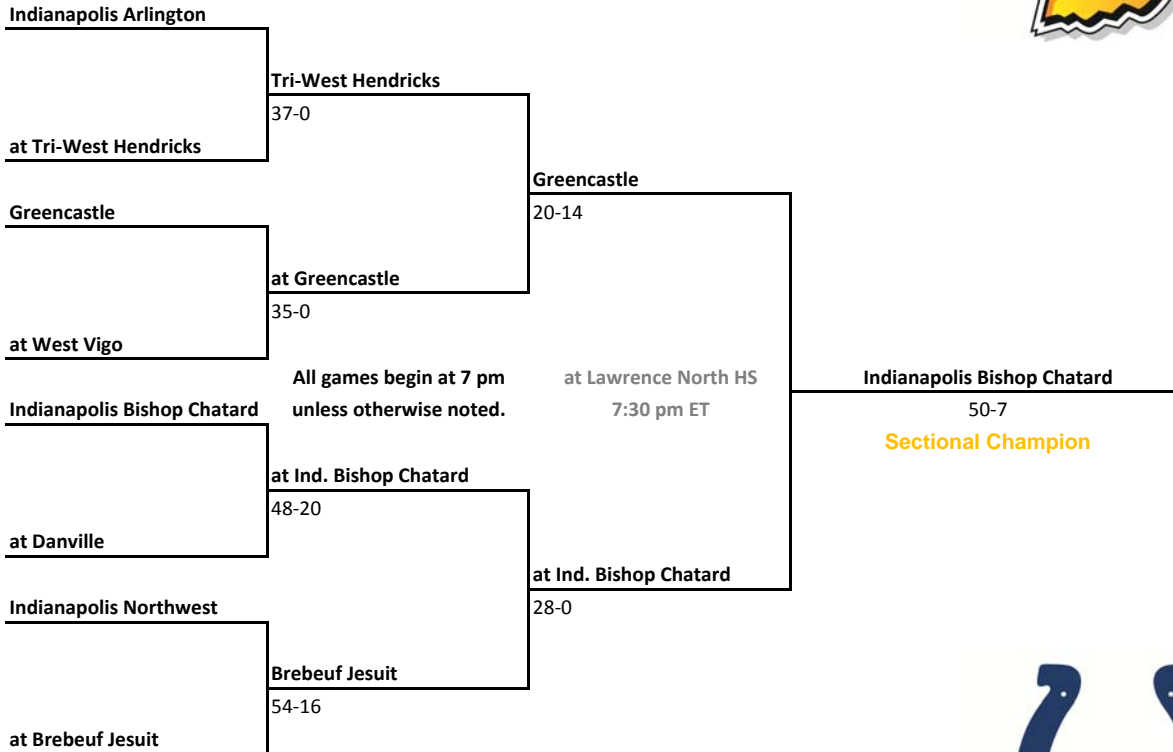

2012-13 IHSAA Class 3A Football

The 40th Annual State Tournament Series

Class 3A, Sectional 21

October 19, 2012

October 26, 2012

November 2, 2012

Admission: $6.00 per person.