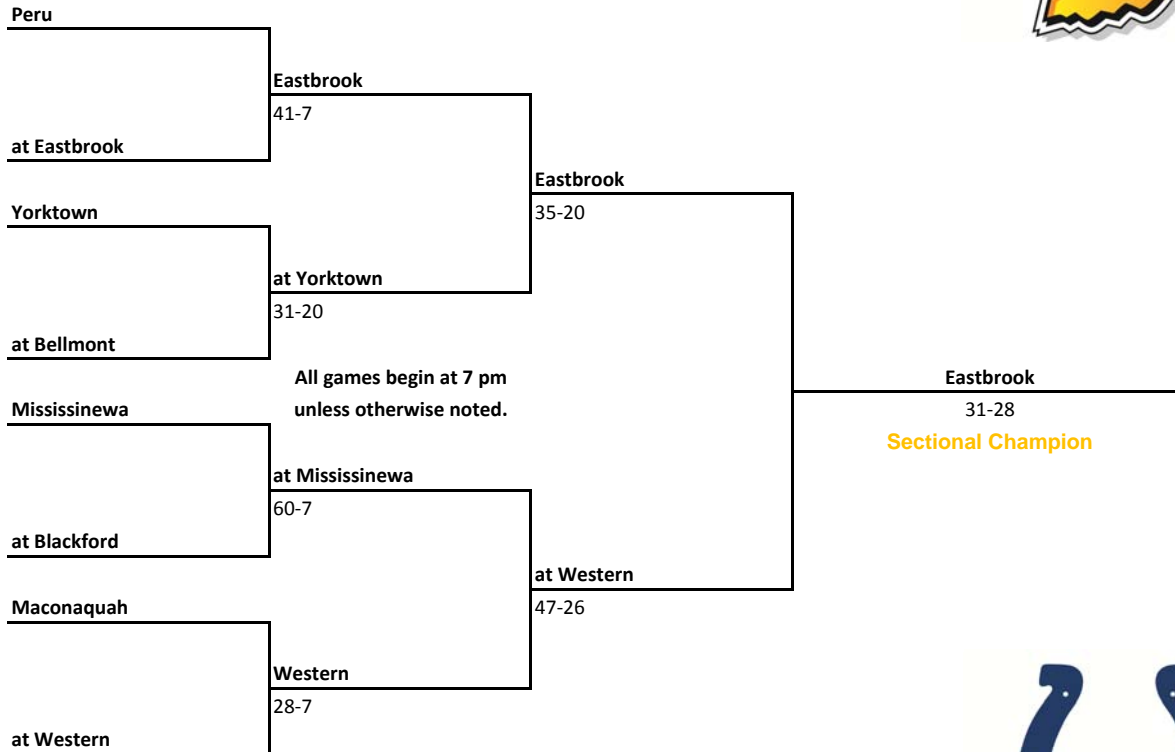

2012-13 IHSAA Class 3A Football

The 40th Annual State Tournament Series

Class 3A, Sectional 19

October 19, 2012

October 26, 2012

November 2, 2012

Admission: $6.00 per person.