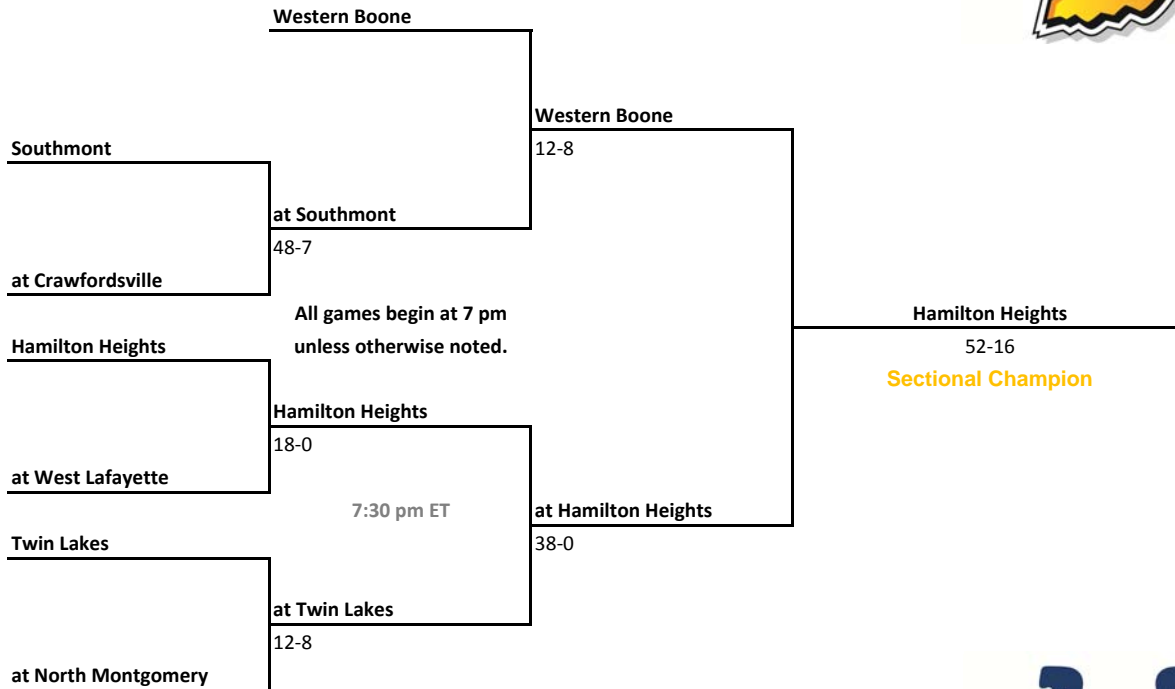

2012-13 IHSAA Class 3A Football

The 40th Annual State Tournament Series

Class 3A, Sectional 20

October 19, 2012

October 26, 2012

November 2, 2012

Admission: $6.00 per person.