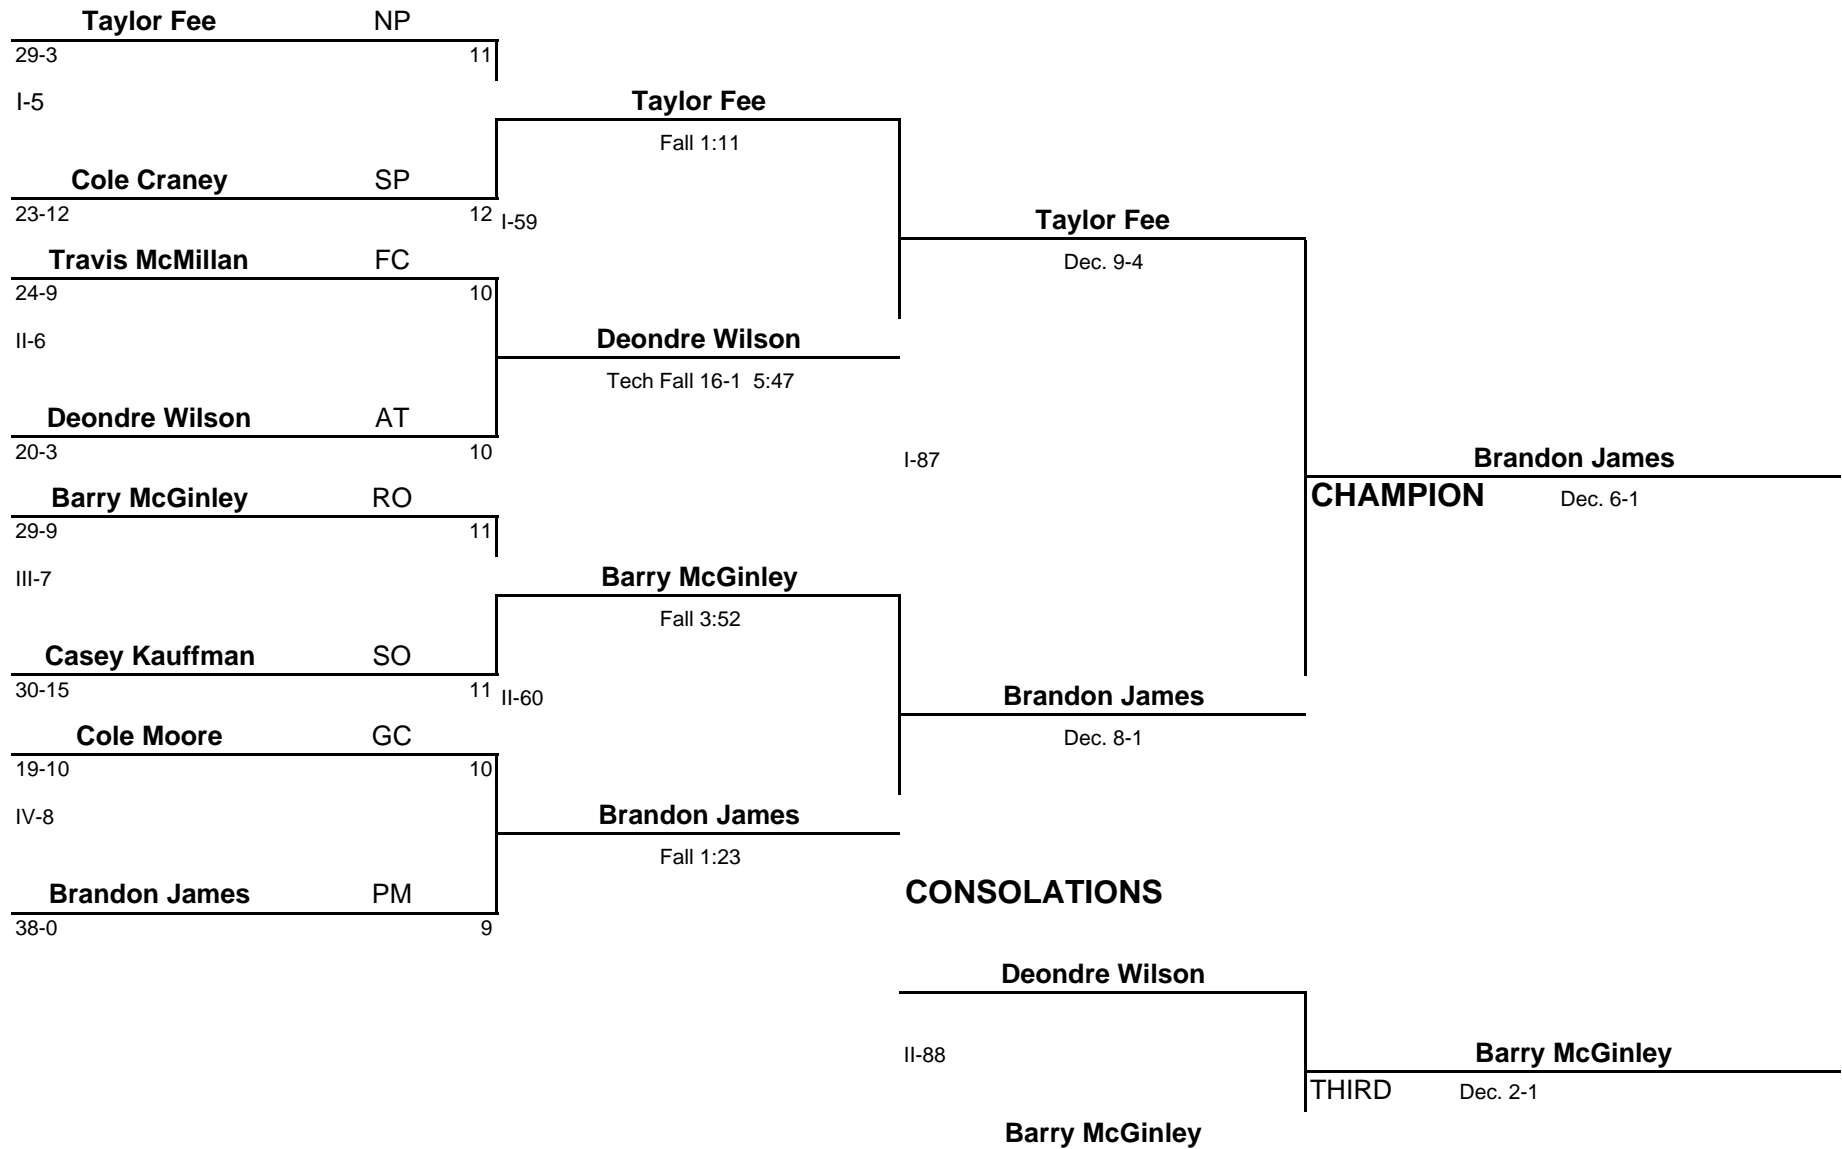

2012 I.H.S.A.A. WRESTLING REGIONAL

PERRY MERIDIAN HIGH SCHOOL WEIGHT CLASS 113

ROUND 1

ROUND 2

CHAMPIONSHIP