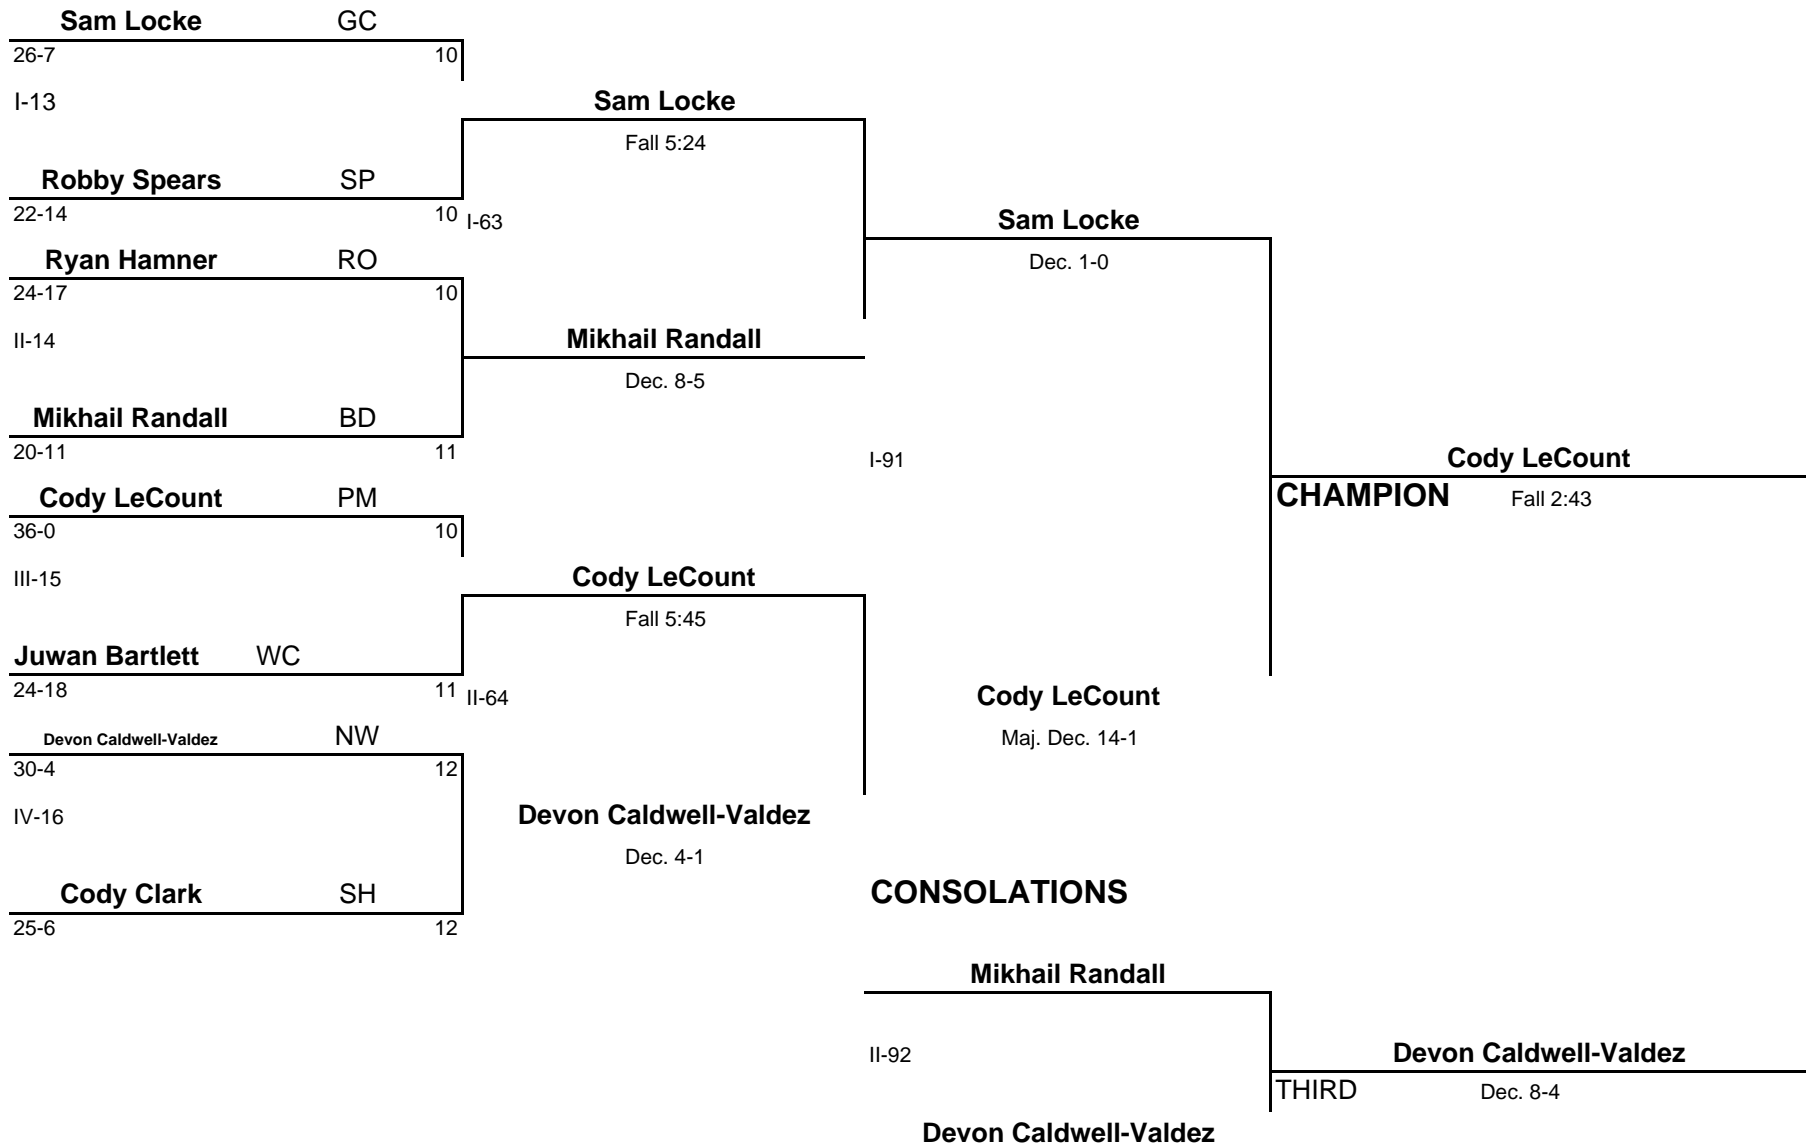

2012 I.H.S.A.A. WRESTLING REGIONAL

PERRY MERIDIAN HIGH SCHOOL WEIGHT CLASS 126

ROUND 1

ROUND 2

CHAMPIONSHIP