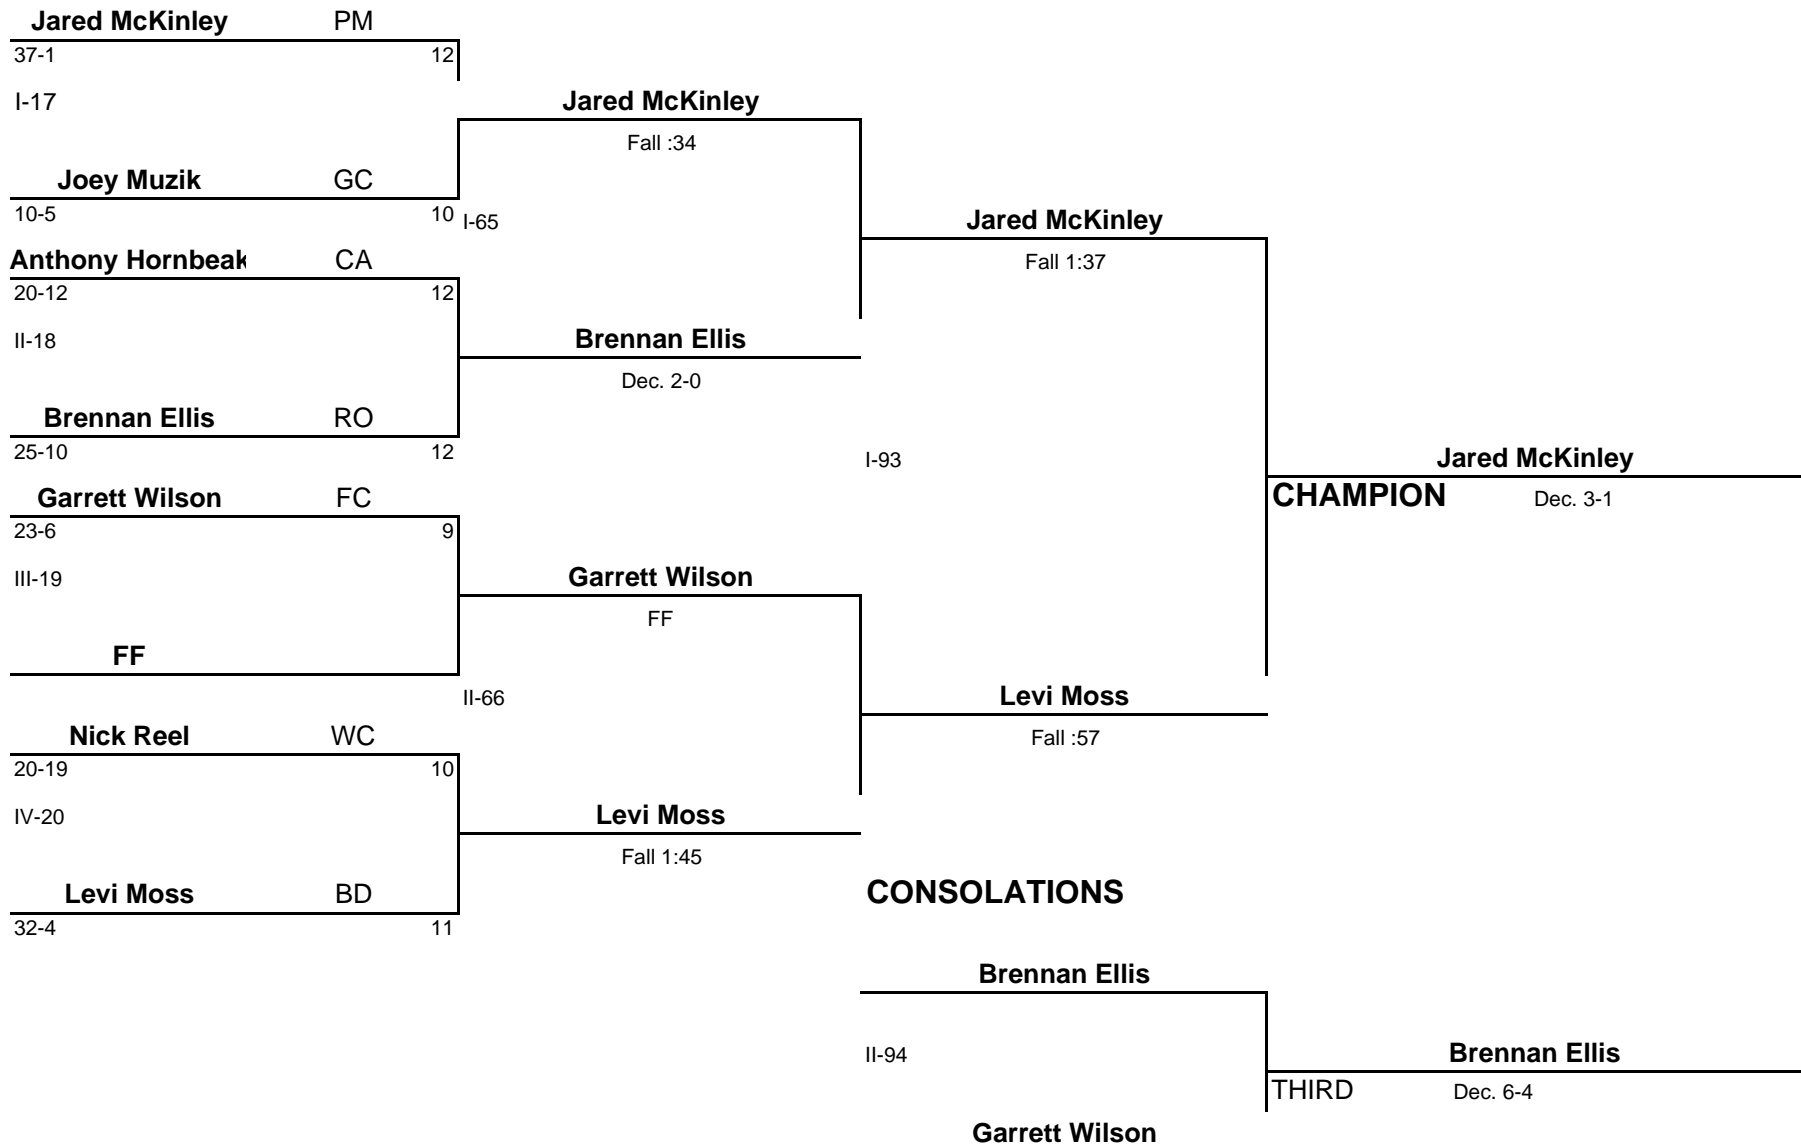

2012 I.H.S.A.A. WRESTLING REGIONAL

PERRY MERIDIAN HIGH SCHOOL WEIGHT CLASS 132

ROUND 1

ROUND 2

CHAMPIONSHIP