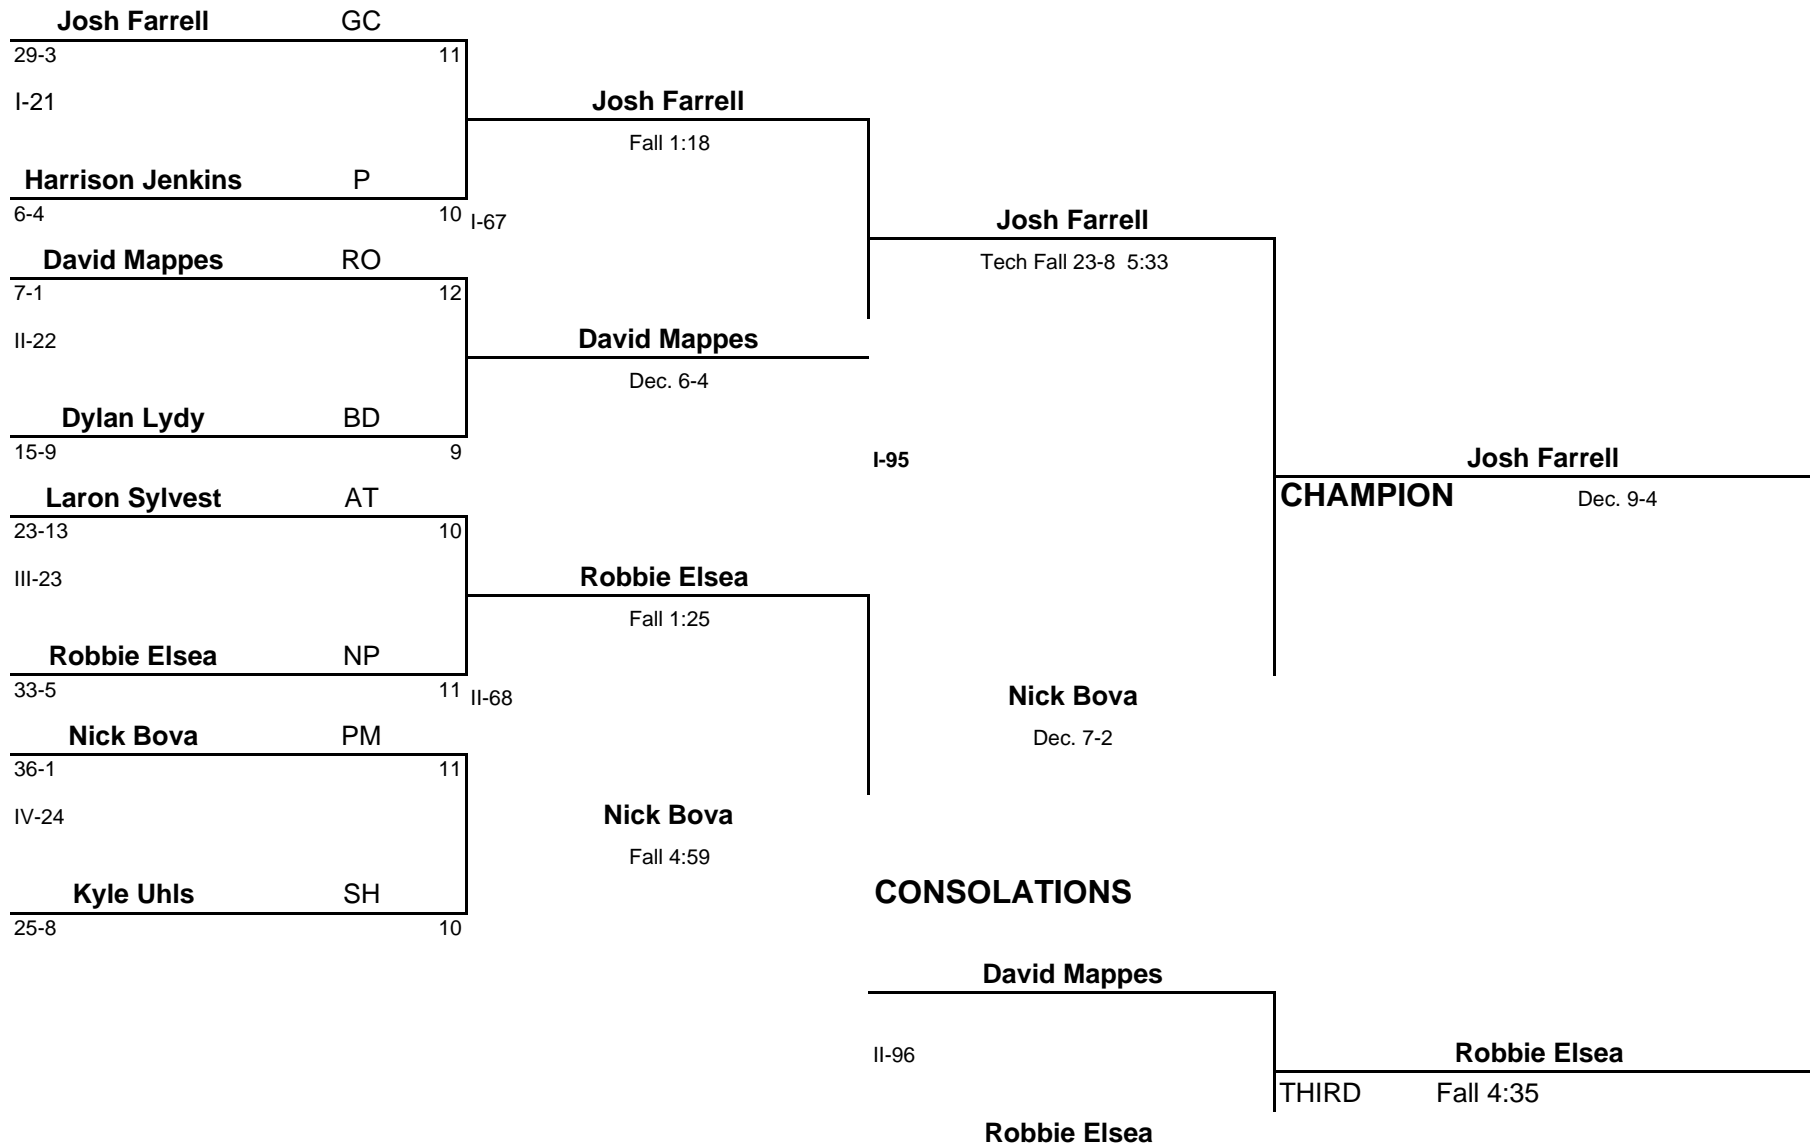

2012 I.H.S.A.A. WRESTLING REGIONAL

PERRY MERIDIAN HIGH SCHOOL WEIGHT CLASS 138

ROUND 1

ROUND 2

CHAMPIONSHIP