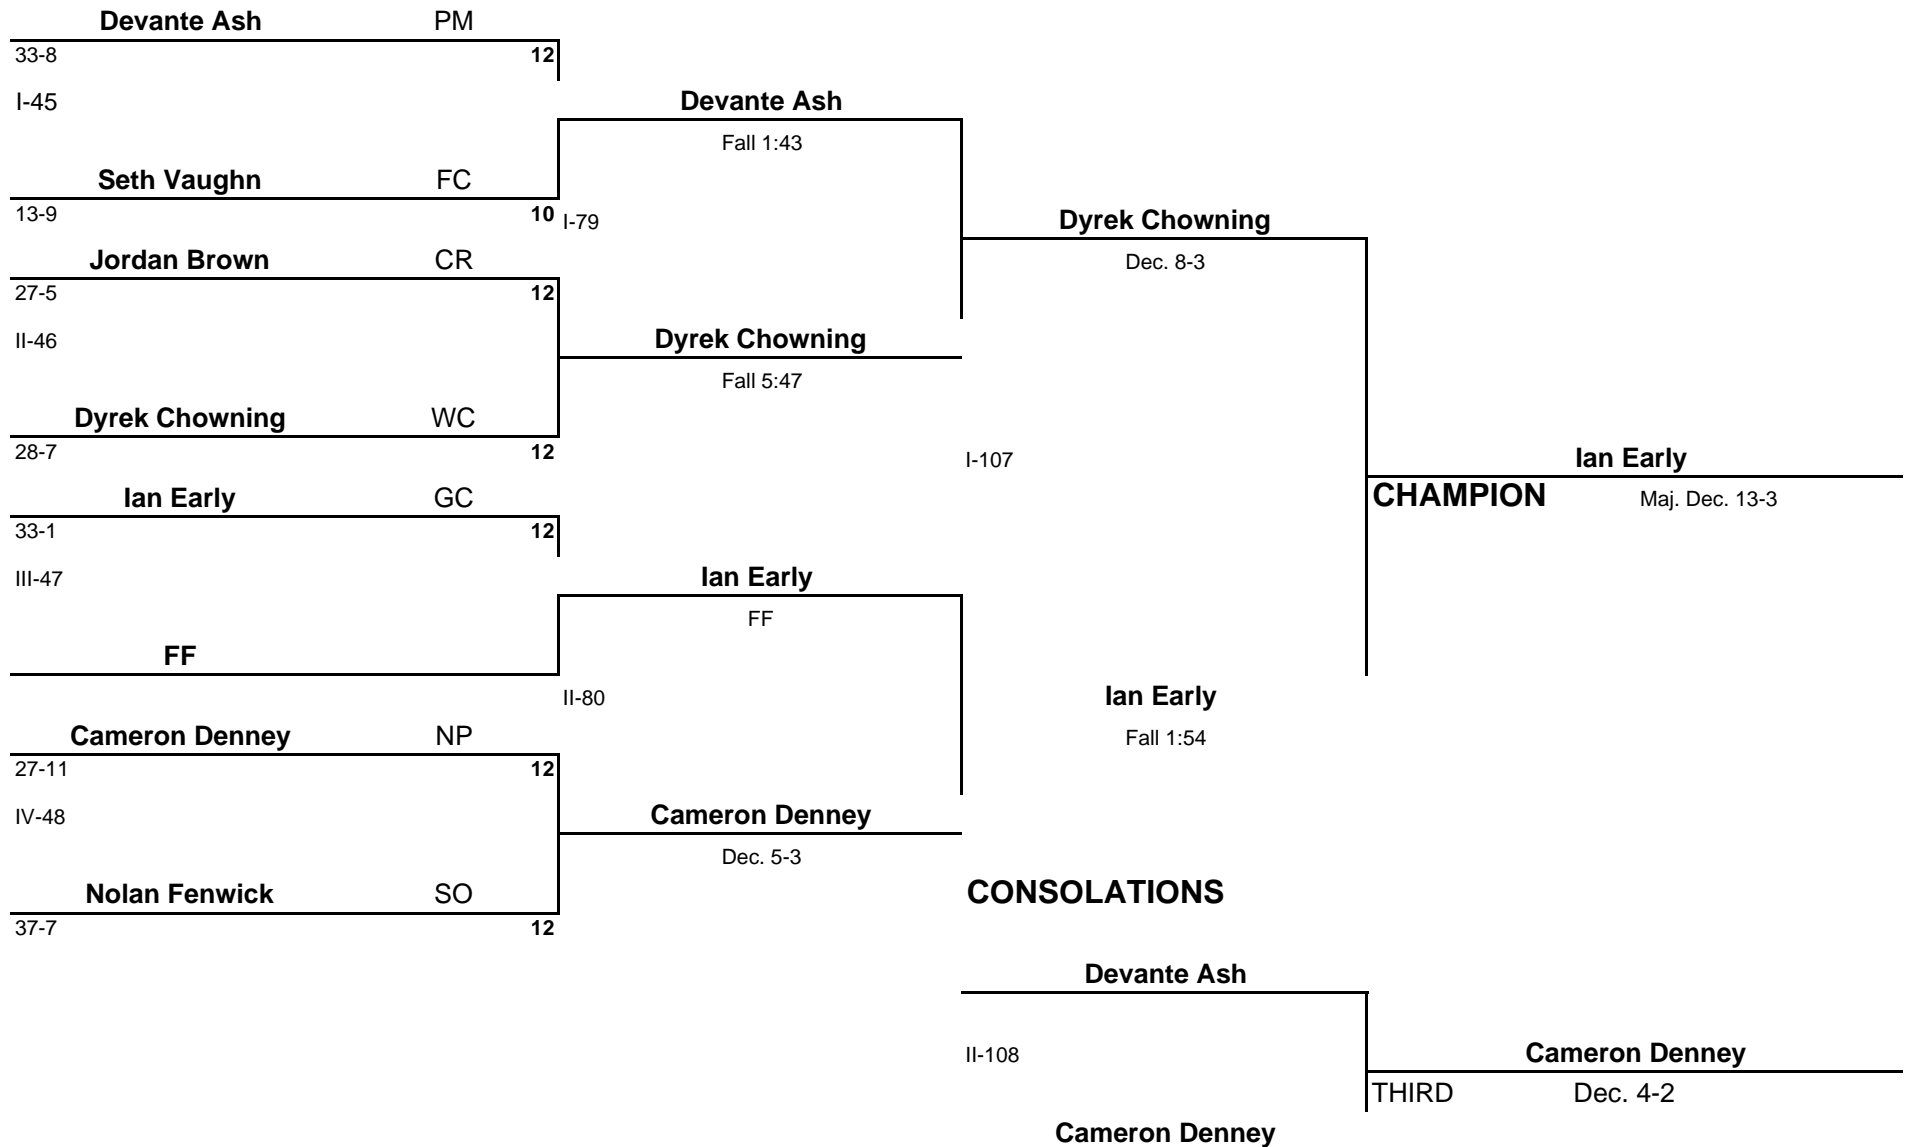

2012 I.H.S.A.A. WRESTLING REGIONAL

PERRY MERIDIAN HIGH SCHOOL WEIGHT CLASS 195

ROUND 1

ROUND 2

CHAMPIONSHIP