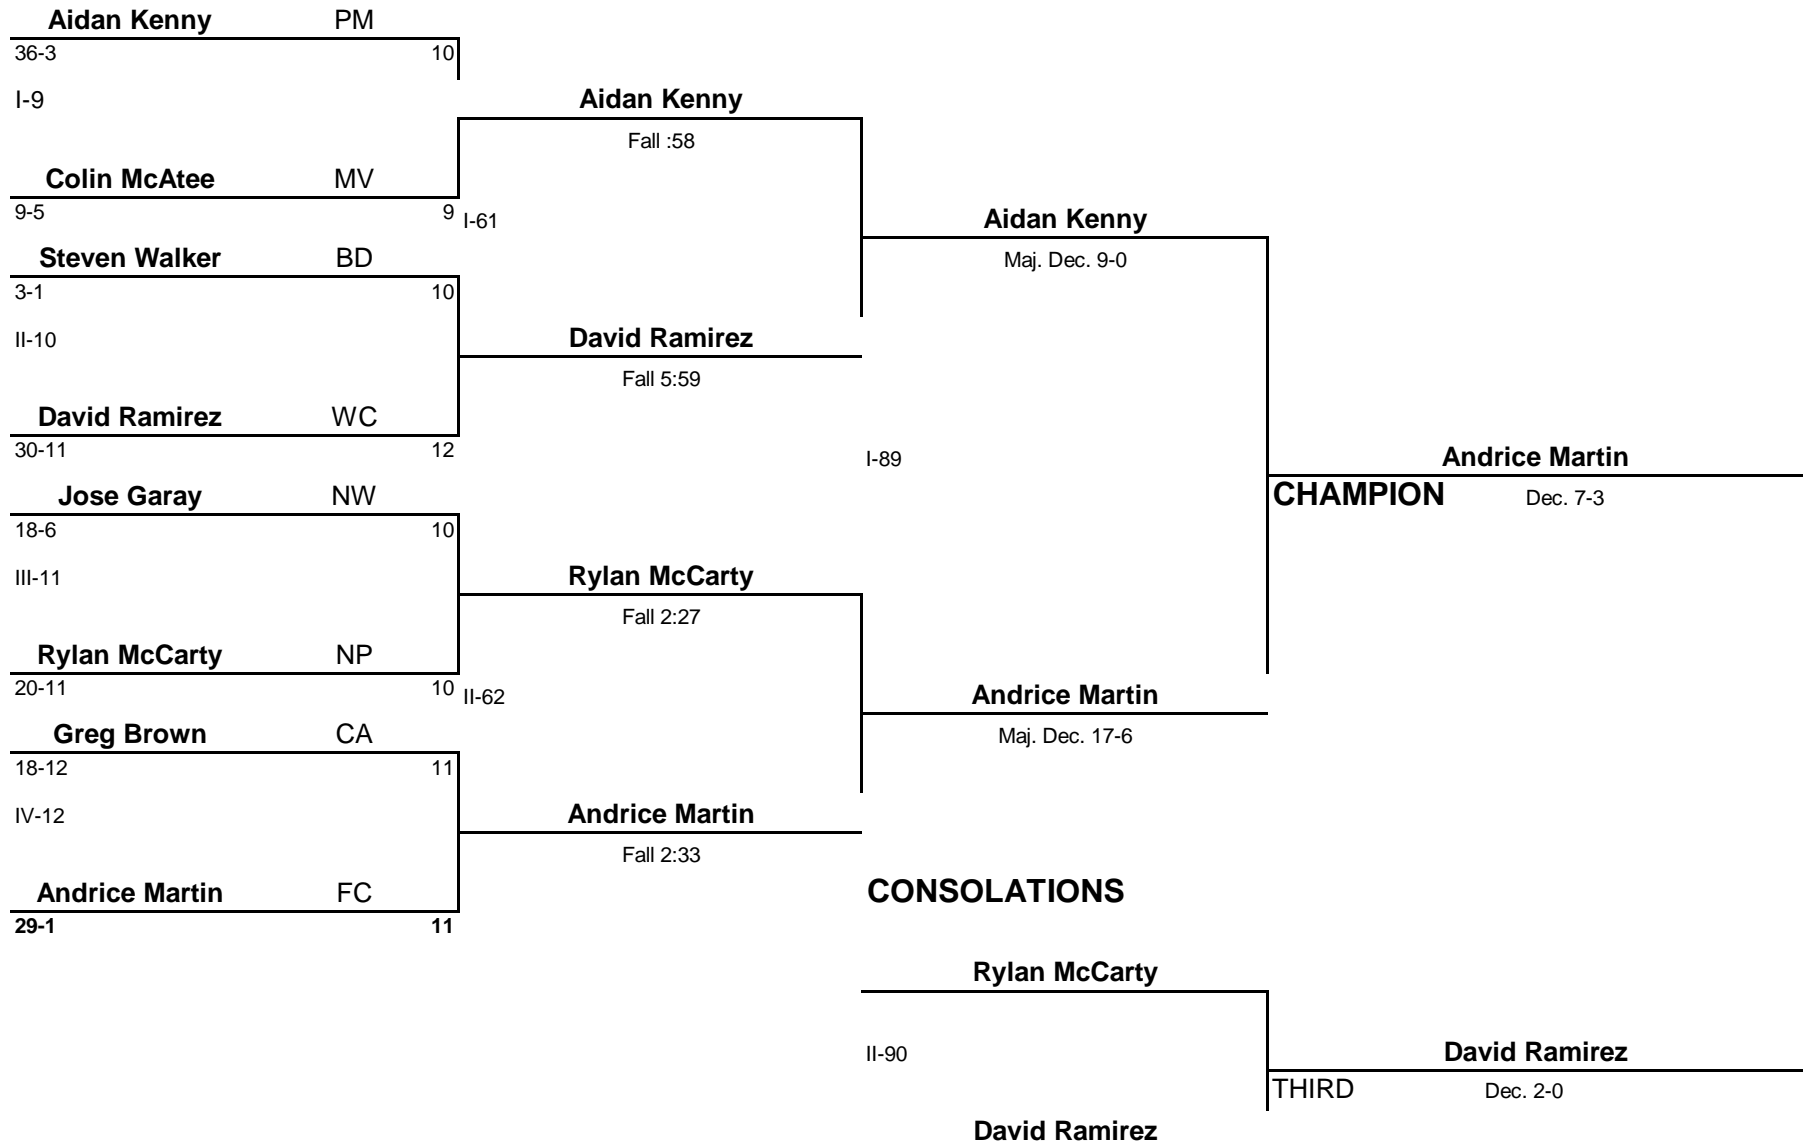

2012 I.H.S.A.A. WRESTLING REGIONAL

PERRY MERIDIAN HIGH SCHOOL WEIGHT CLASS 120

ROUND 1

ROUND 2

CHAMPIONSHIP