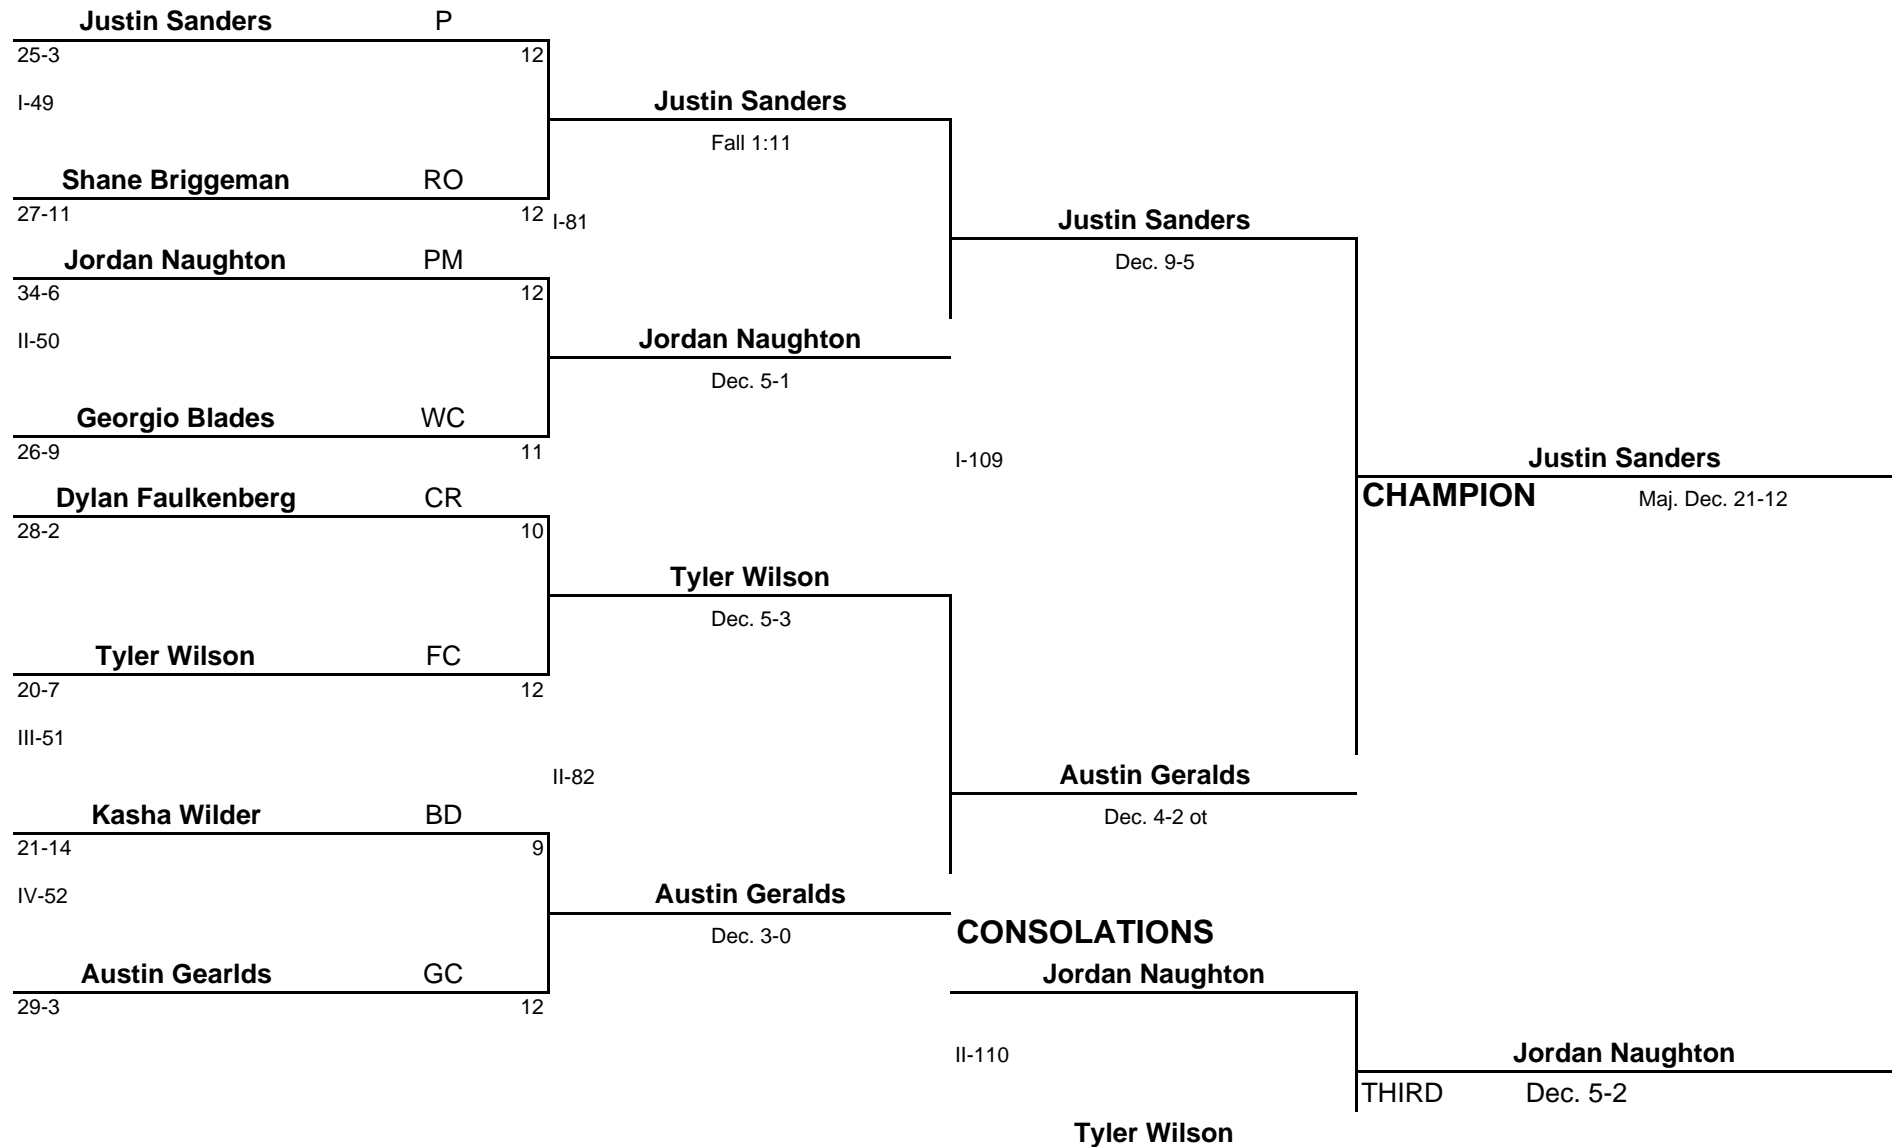

2012 I.H.S.A.A. WRESTLING REGIONAL

PERRY MERIDIAN HIGH SCHOOL WEIGHT CLASS 220

ROUND 1

ROUND 2

CHAMPIONSHIP