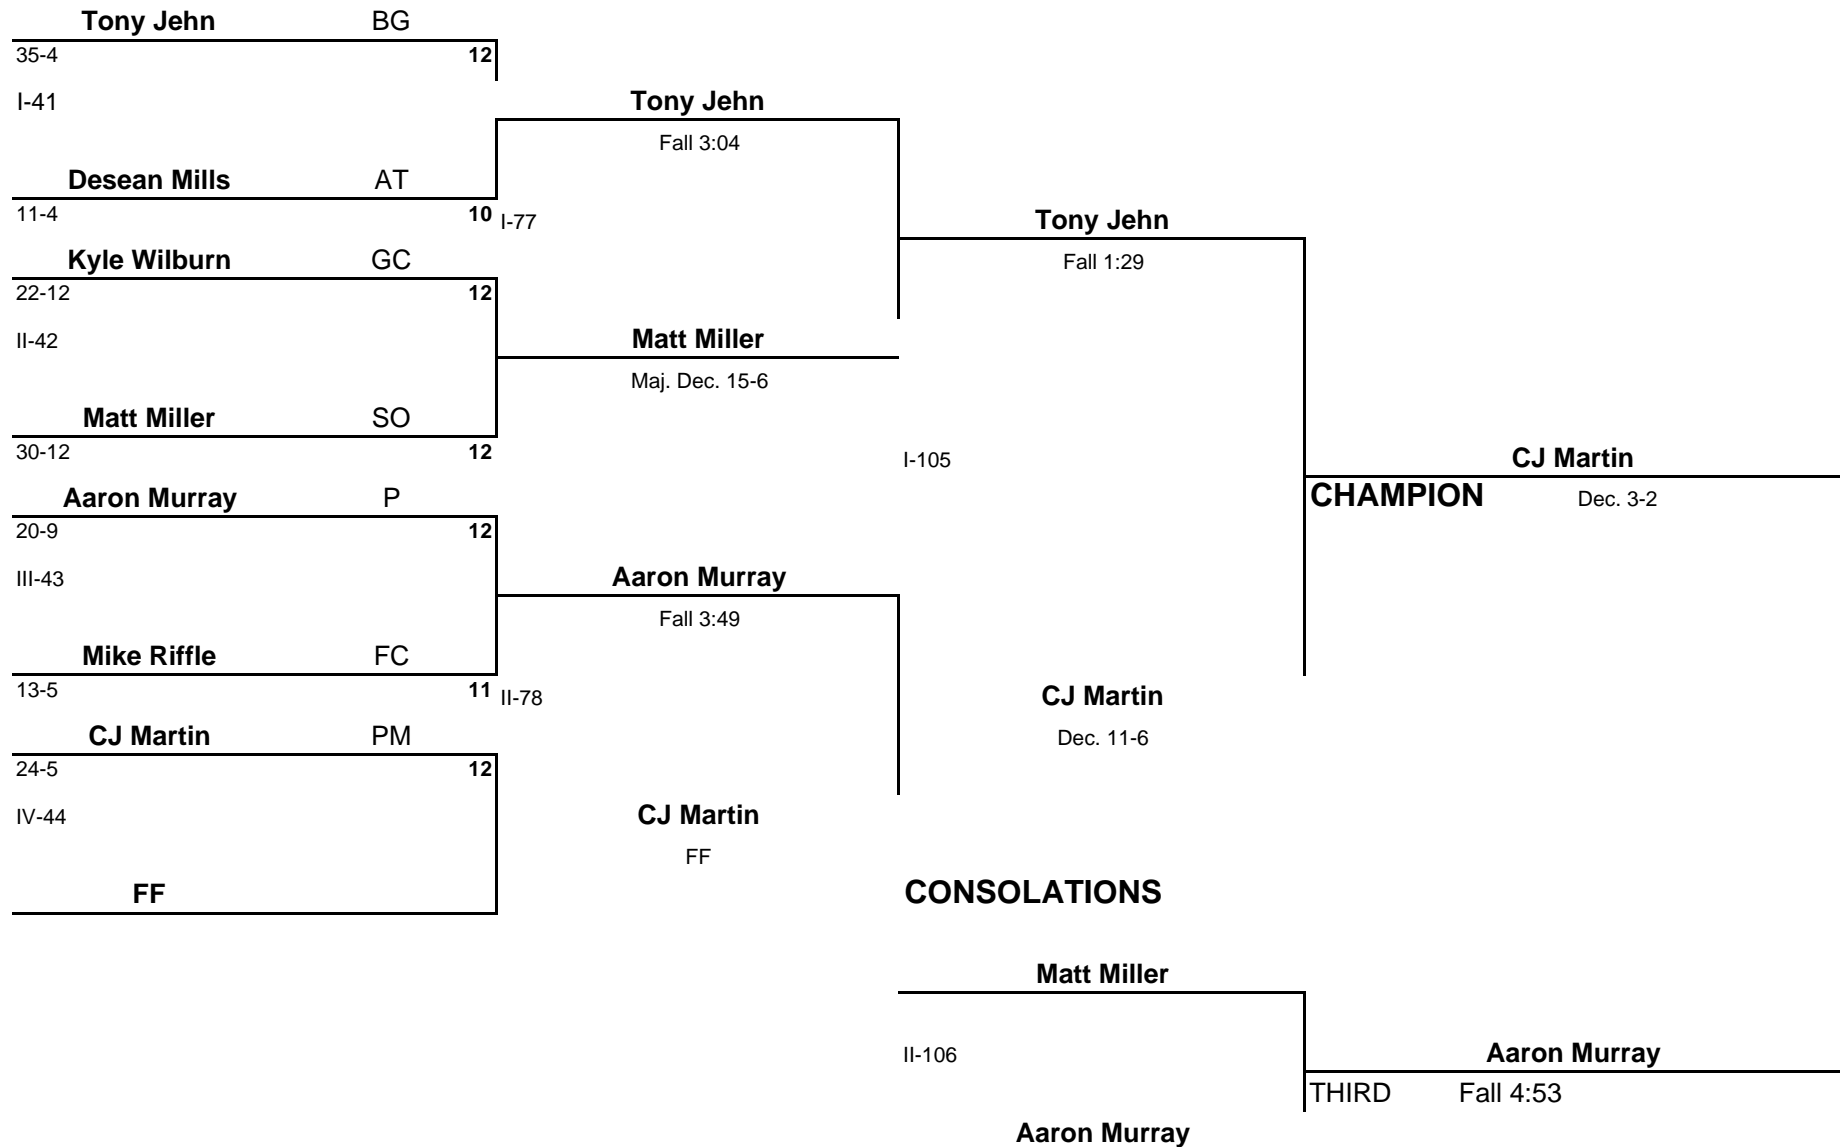

2012 I.H.S.A.A. WRESTLING REGIONAL

PERRY MERIDIAN HIGH SCHOOL WEIGHT CLASS 182

ROUND 1

ROUND 2

CHAMPIONSHIP