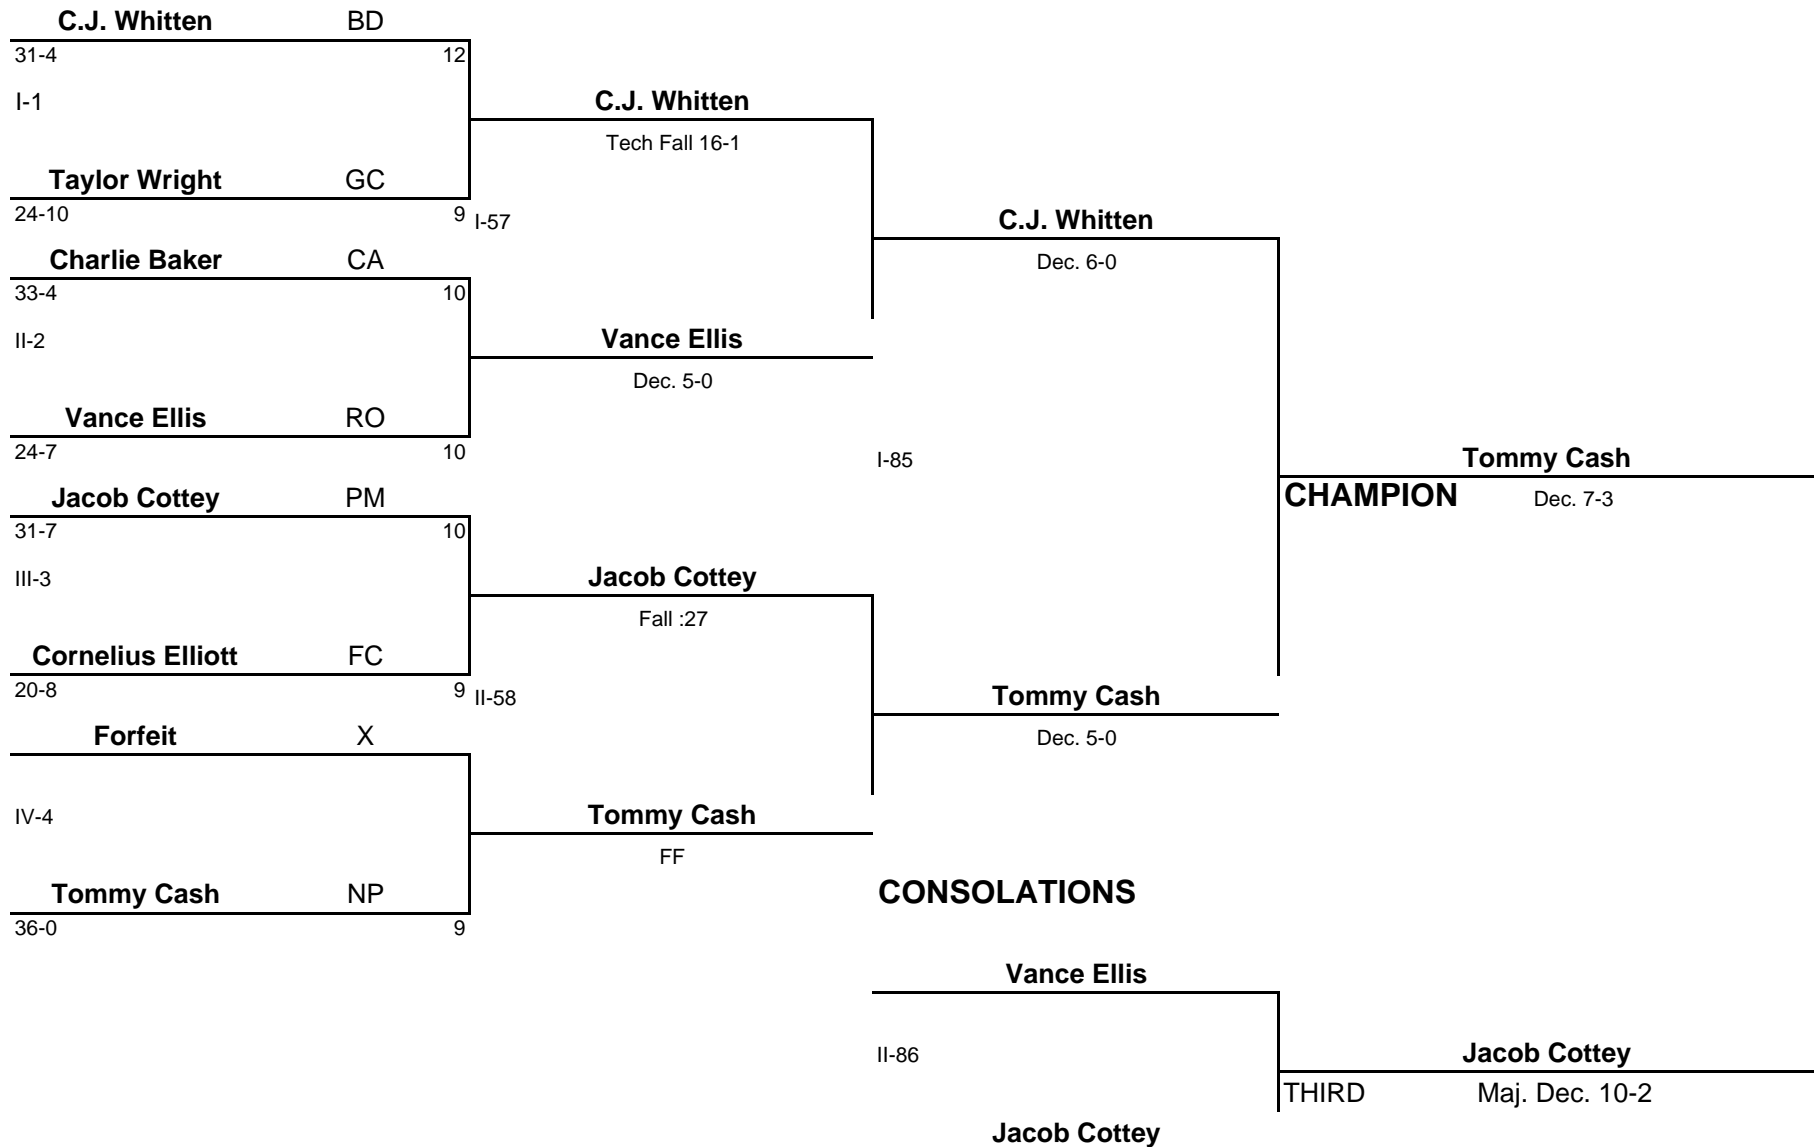

## PERRY MERIDIAN HIGH SCHOOL WEIGHT CLASS 106

ROUND 1

ROUND 2

CHAMPIONSHIP