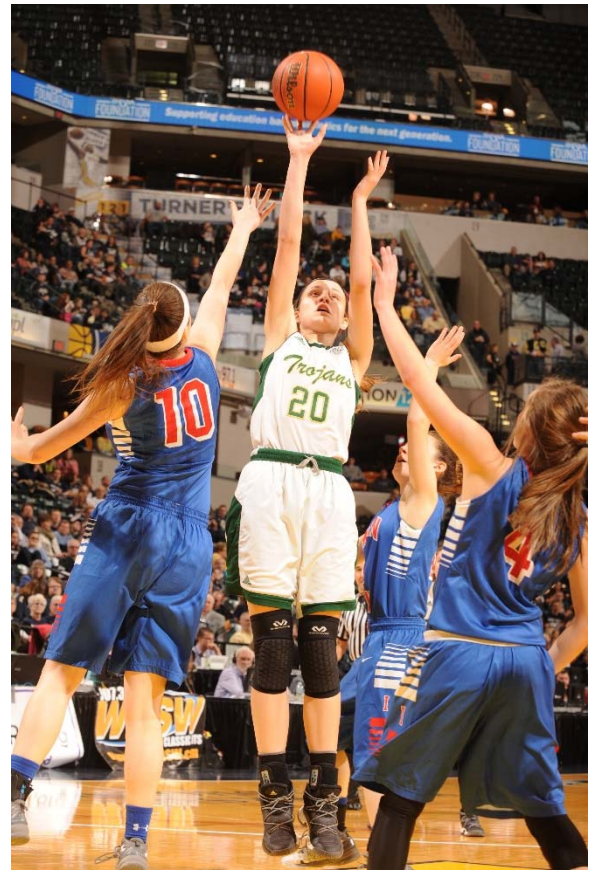

5: Heritage Christian, Merrillville, Tindley.

4: Hammond Bishop Noll, Homestead.

3: Covenant Christian (Indianapolis), Evansville Central, Fort Wayne Concordia Lutheran, Lebanon, Lighthouse CPA, North White, Tippecanoe Valley.

Most Consecutive Sectional Championships

18 by Rushville, 1980-97.

Top 10 All-Time Sectional Championships

31: Rushville.

26: Bedford North Lawrence.

24: Ben Davis, NorthWood.

22: Jac-Cen-Del.

20: Fort Wayne Bishop Luers, Jasper, Kokomo, Sullivan, Valparaiso.

Schools Seeking First Sectional Championship

4A: None.

3A: Guerin Catholic, Mishawaka Marian, Mount Vernon.

2A: Churubusco, Cloverdale, Herron, Indianapolis Broad Ripple, Indianapolis Metropolitan, Lake Station Edison, Milan, River Forest, Whitko.

A: 21st Century-Gary, Anderson Preparatory Academy, Cannelton, Central Christian Academy, Christel House Academy, Christian Academy of Indiana, Covenant Christian (DeMotte), Cowan, Daleville, Elkhart Christian Academy, Faith Christian, Fall Creek Academy, Greenwood Christian, Indiana School for the Deaf, Indianapolis Lighthouse South, Indianapolis Marshall, International, Irvington Preparatory Academy, LaCrosse, Lakeland Christian Academy, Lakewood Park Christian, Lanesville, Medora, Providence Cristo Rey, Rock Creek Academy, Seton Catholic, Shawe Memorial, Shoals, South Bend Career Academy, Westville.